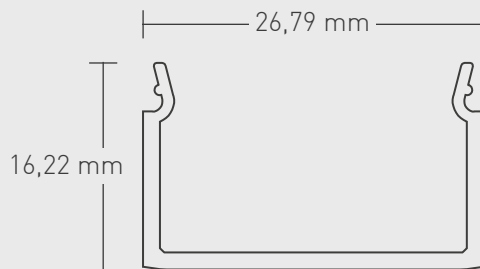

PN6
Ref. G8301012

C11
Ref. G8600018

C13
Ref. G8600020

DIMENSIONS DIMENSÕES

26,79 mm
24,08 mm

SPECIFICATIONS CARACTERÍSTICAS

Profile length 200 cm
Comprimento 200 cm

Weight .Peso : 730 g

Width LED strip max. 24 mm
Largura fita LED max. 24 mm

INSTALAÇÃO INSTALLATION

[P.4] END CAPS . TOPOS

- AL (+PL 10)
- E47 _ G8301011
- E48 _ G8302011
- E49 _ G8303011
- E50 _ G8304011