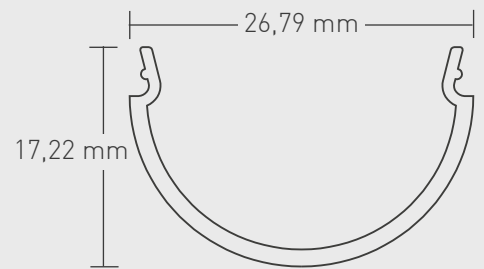

PN6
Ref. G8301012

C11
Ref. G8600018

C13
Ref. G8600020

DIMENSIONS DIMENSÕES

26,79 mm
24,08 mm

SPECIFICATIONS CARACTERÍSTICAS

Profile length 200 cm
Comprimento 200 cm

Weight .Peso : 730 g

Width LED strip max. 24 mm
Largura fita LED max. 24 mm

INSTALAÇÃO INSTALLATION

[P.4] END CAPS . TOPOS

- AL (+PL 10)
- E47 _ G8301011
- E48 _ G8302011
- E49 _ G8303011
- E50 _ G8304011