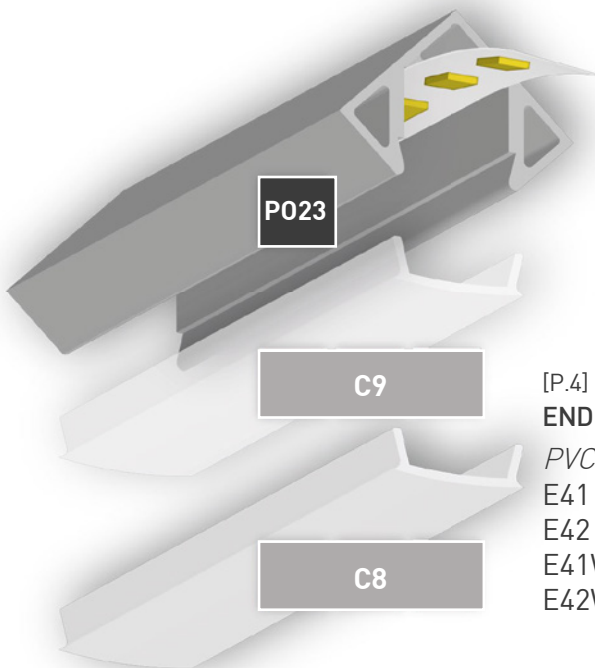

DIMENSIONS  
 DIMENSÕES

SPECIFICATIONS  
 CARACTERÍSTICAS

Profile length 200 cm  
 Comprimento 200 cm  
 Weight . Peso: 460g  
 Width LED strip max. 11 mm  
 Largura fita LED max. 11 mm

INSTALAÇÃO  
 INSTALLATION

[P.4]  
**END CAPS . TOPOS**

- PVC  
 E41 \_ G8103050  
 E42 \_ G8103052  
 E41W \_ G8103053  
 E42W \_ G8103054