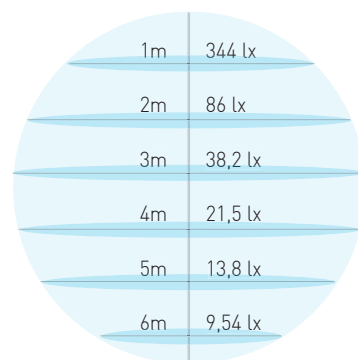

BRILUMEN DATA SHEET

Suspension cable length: 1000mm
Comprimento do cabo de suspensão: 1000mm

ORDER OPTIONS OPÇÕES DE ENCOMENDA

PRODUCT CODE	POWER	CRI	BEAM ANGLE	LENGTH (L)	CCT	LED LUMENS	LUMINAIRE LUMENS	LUMINAIRE EFFICACY
133.80.360.12.30.TW	36 W	>80	360°	1200 mm	3000K	4092 lm	3888 lm	108 lm/W
133.80.360.12.42.TW	36 W	>80	360°	1200 mm	4200K	4547 lm	4320 lm	120 lm/W