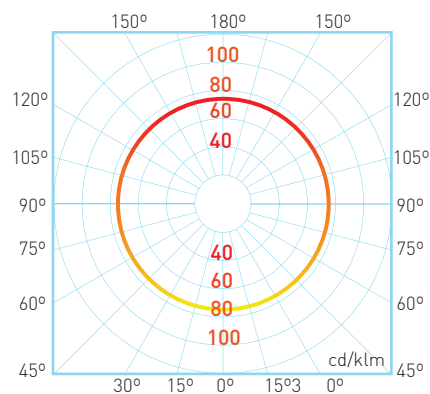

BRILUMEN DATA SHEET

Suspension cable length: 1000mm
Comprimento do cabo de suspensão: 1000mm

ORDER OPTIONS OPÇÕES DE ENCOMENDA

PRODUCT CODE	POWER	CRI	BEAM ANGLE	LENGTH (L)	CCT	LED LUMENS	LUMINAIRE LUMENS	LUMINAIRE EFFICACY
133.80.360.12.30.TW	36 W	>80	360°	1200 mm	3000K	4092 lm	3888 lm	108 lm/W
133.80.360.12.42.TW	36 W	>80	360°	1200 mm	4200K	4547 lm	4320 lm	120 lm/W