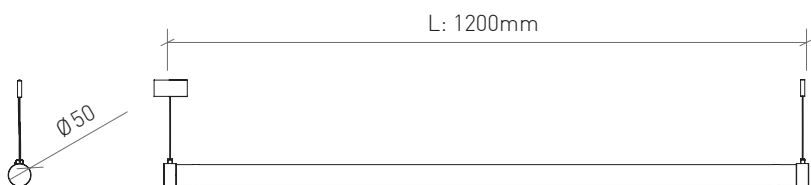

BRILUMEN DATA SHEET

Suspension cable length: 1000mm
Comprimento do cabo de suspensão: 1000mm

ORDER OPTIONS OPÇÕES DE ENCOMENDA

PRODUCT CODE	POWER	CRI	BEAM ANGLE	LENGTH (L)	CCT	LED LUMENS	LUMINAIRE LUMENS	LUMINAIRE EFFICACY
133.80.360.12.30.TW	36 W	>80	360°	1200 mm	3000K	4092 lm	3888 lm	108 lm/W
133.80.360.12.42.TW	36 W	>80	360°	1200 mm	4200K	4547 lm	4320 lm	120 lm/W