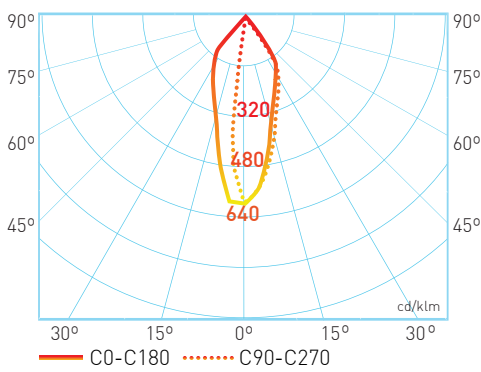

BRILUMEN DATA SHEET

ORDER OPTIONS OPÇÕES DE ENCOMENDA

PRODUCT CODE	POWER	CRI	BEAM ANGLE	CCT	LED LUMENS	LUMINAIRE LUMENS
510.80.25.30	9W	>80	35° long.	3000K	660 lm	323 lm
510.80.25.40	9W	>80	25° transv.	4000K	660 lm	323 lm