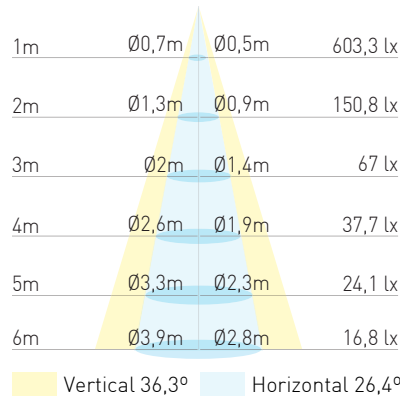

BRILUMEN DATA SHEET

ORDER OPTIONS OPÇÕES DE ENCOMENDA

PRODUCT CODE	POWER	CRI	BEAM ANGLE	CCT	LED LUMENS	LUMINAIRE LUMENS
510.80.25.30	9W	>80	35° long.	3000K	660 lm	323 lm
510.80.25.40	9W	>80	25° transv.	4000K	660 lm	323 lm