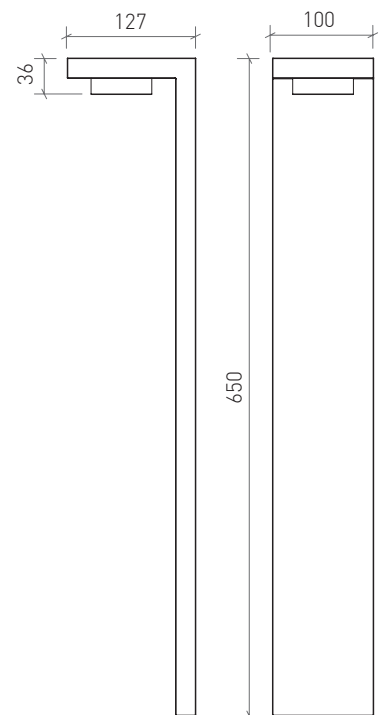

BRILUMEN DATA SHEET

ORDER OPTIONS OPÇÕES DE ENCOMENDA

PRODUCT CODE	POWER	CRI	BEAM ANGLE	CCT	LED LUMENS	LUMINAIRE LUMENS
510.80.25.30	9W	>80	35° long.	3000K	660 lm	323 lm
510.80.25.40	9W	>80	25° transv.	4000K	660 lm	323 lm