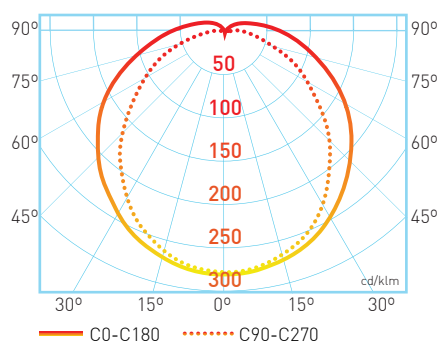

NEW PRICE
NOVO PREÇO
!

Length	Beam Diameter	Intensity (lx)
1m	Ø3,3m	1.372 lx
2m	Ø7,2m	343 lx
3m	Ø10,6m	152 lx
4m	Ø14,1m	85,7 lx
5m	Ø17m	54,9 lx
6m	Ø19,8m	38,1 lx

SIFTOS 36W 1200mm 4000K CRI80 PMMA

Length	Beam Diameter	Intensity (lx)
1m	Ø3,3m	1.715 lx
2m	Ø7,2m	429 lx
3m	Ø10,6m	191 lx
4m	Ø14,1m	107 lx
5m	Ø17m	68,6 lx
6m	Ø19,8m	47,6 lx

SIFTOS 45W 1500mm 4000K CRI80 PMMA

SIFTOS MO IP65 LED (diffuser PMMA Opal - difusor PMMA opalino)

ORDER CODE	POWER	CRI	BEAM ANGLE	LENGTH	CCT	LED LUMENS	LUMINAIRE LUMENS	LUMINAIRE EFFICACY	LIFETIME L70B50	PRICE (EUROS)	NEW PRICE!
743.80.120.12.MO.40	36 W	>80	120°	1200mm	4000K	4900 lm	4557 lm	120lm/W	→ 50.000 H	~~95,48~~	79,80
744.80.120.15.MO.40	45 W	>80	120°	1500mm	4000K	6130 lm	5701 lm	121lm/W	→ 50.000 H	~~109,66~~	97,61

SIFTOS PC IP67 IK10 LED (diffuser opal polycarbonate - difusor polycarbonato opalino)

ORDER CODE	POWER	CRI	BEAM ANGLE	LENGTH	CCT	LED LUMENS	LUMINAIRE LUMENS	LUMINAIRE EFFICACY	LIFETIME L70B50	PRICE (EUROS)	NEW PRICE!
745.80.120.12.PC.40	36 W	>80	120°	1200mm	4000K	4900 lm	4312 lm	115lm/W	→ 50.000 H	~~97,70~~	87,80
746.80.120.15.PC.40	45 W	>80	120°	1500mm	4000K	6130 lm	5394 lm	115lm/W	→ 50.000 H	~~112,42~~	103,80