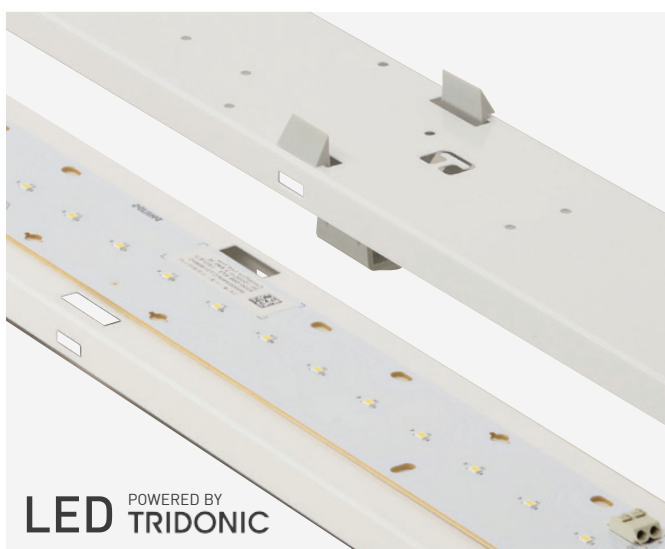

The gear tray is made of steel sheet according to Zhaga standards.

O suporte do PCB é composto por uma chapa de aço que está de acordo com os padrões Zhaga.