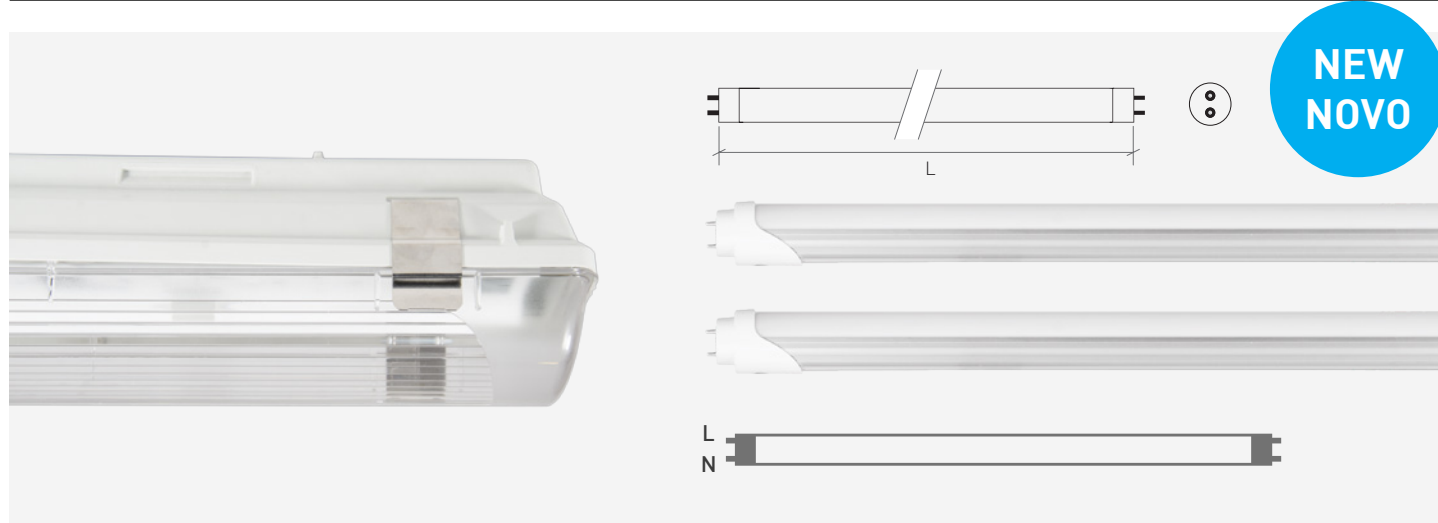

SIFTOS + T8

WATERPROOF LINEAR LIGHTING

Industrial & Safety
Industrial & Segurança

PACK SIFTOS T8 + T8 Led Tube Aluminium 1200mm*

ORDER CODE	DESCRIPTION	POWER	CRI	BEAM ANGLE	LENGTH	CCT	LUMINAIRE LUMENS	PRICE (EUROS)
6013-0004	Siftos T8 2x1200mm IP65	/	/	120°	1200mm	/	/	27,79 /u.
1015-266.02.20	T8 Led Tube Alu. IP40	18W	>75	120°	1200mm	4200K	1800lm	9,90 /u.
PACK SIFTOS T8 + T8 Led Tube Alu. 2x1200		36W	>75	120°	1200mm	4200K	3600lm	42,42

PACK SIFTOS T8 + T8 Led Tube Aluminium 1500mm*

ORDER CODE	DESCRIPTION	POWER	CRI	BEAM ANGLE	LENGTH	CCT	LUMINAIRE LUMENS	PRICE (EUROS)
6013-0005	Siftos T8 2x1500mm IP65	/	/	120°	1500mm	/	/	33,02 /u.
1015-267.02.20	T8 Led Tube Alu. IP40	23W	>75	120°	1500mm	4200K	2300lm	14,00 /u.
PACK SIFTOS T8 + T8 Led Tube Alu. 2x1500		46W	>75	120°	1500mm	4200K	4600lm	52,12

*Only 2 years of warranty - Só 2 anos de garantia.