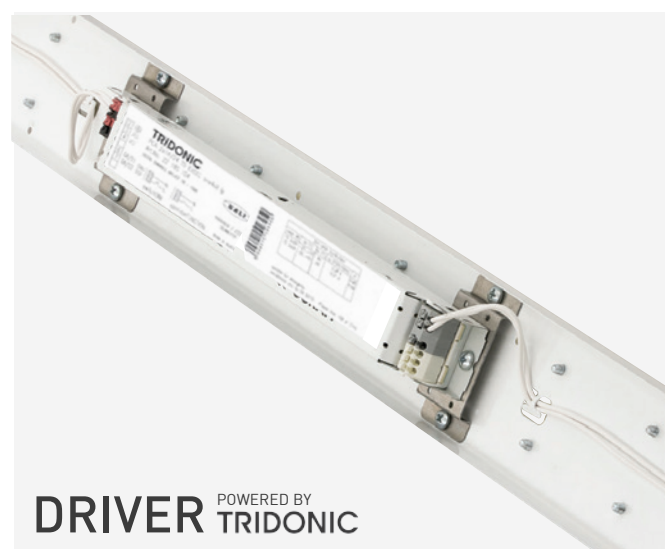

The standard version of this light fitting is surface mounted, has the IP65 rating and an opal PMMA\* diffuser with a 92% transmittance and a high resistance to Ultraviolet radiation (UV).

In addition to this version, the efficient SIFTOS can:

The gear tray is made of steel sheet according to Zhaga standards.

O suporte do PCB é composto por uma chapa de aço que está de acordo com os padrões Zhaga.

In order to optimize the thermal management of the luminaire we avoid the direct contact of the gear tray and driver, thus increasing the lifetime of the modules and driver.