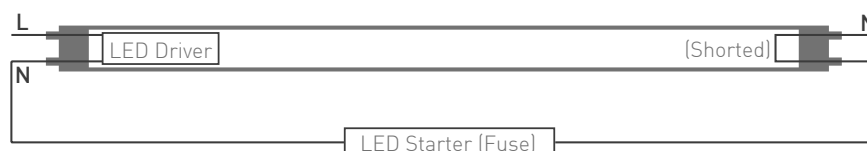

BRILUMEN DATA SHEET

Technical specifications

Dados técnicos

CRI +80

Wattage 10W/18W/23W
Potência

Led type Epistar SMD 2835
Tipo de Led

Beam angle 340°
Ângulo de feixe

Rated luminous flux 900lm/1800lm/2300lm
Fluxo luminoso

Color temperature  6400K
Temperatura da cor

Optical cover Glass with protective film
Material do difusor Vidro com película protetora

Symbology

Simbologia

Technical drawing

Desenho técnico

Order options

Opções de encomenda

Order code	Power	Length	CTT	Rated luminous flux
1015-295.01.20	10W	600mm	6400K	900lm
1015-296.01.20	18W	1200mm		1800lm
1015-297.01.20	23W	1500mm		2300lm