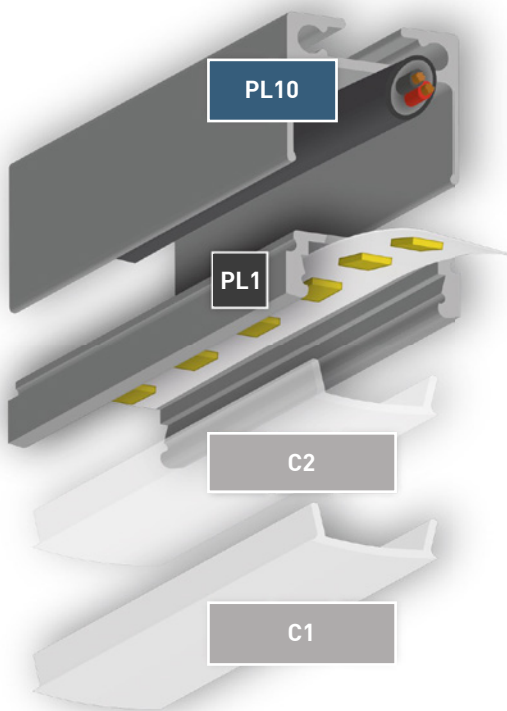

DIMENSIONS
DIMENSÕES

SPECIFICATIONS
CARACTERÍSTICAS

Profile length 200 cm
 Comprimento 200 cm
 Weight . Peso : 460g
 Width LED strip max. 12mm
 Largura fita LED max. 12mm

INSTALAÇÃO
INSTALLATION

[P.4]
END CAPS . TOPOS
 PVC
 E1 _ G8106015
 E2 _ G8106110
 E1W _ G8106017
 E2W _ G8106111
 AL (+PL10)
 E3 _ G8106010