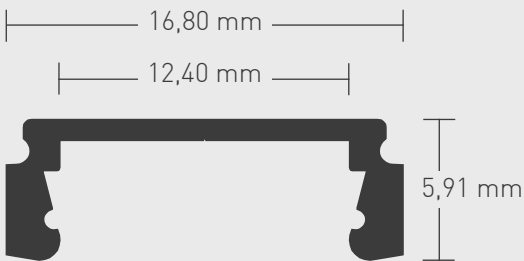

DIMENSIONS
DIMENSÕES

SPECIFICATIONS
CARACTERÍSTICAS

Profile length 200 cm
 Comprimento 200 cm
 Weight . Peso : 460g
 Width LED strip max. 12mm
 Largura fita LED max. 12mm

INSTALAÇÃO
INSTALLATION

[P.4]
END CAPS . TOPOS
 PVC
 E1 _ G8106015
 E2 _ G8106110
 E1W _ G8106017
 E2W _ G8106111
 AL (+PL10)
 E3 _ G8106010