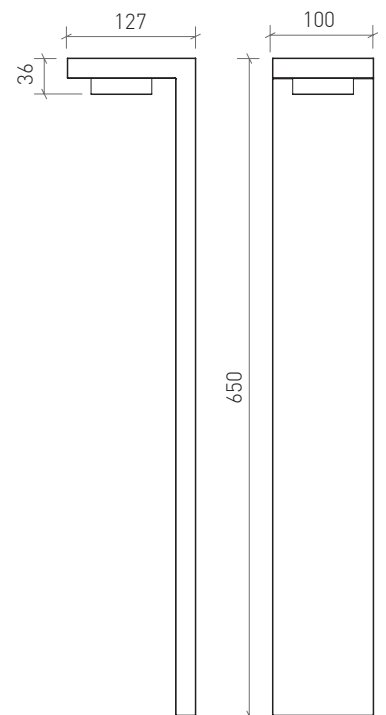

## BRILUMEN DATA SHEET

### ORDER OPTIONS OPÇÕES DE ENCOMENDA

PRODUCT CODE	POWER	CRI	BEAM ANGLE	CCT	LED LUMENS	LUMINAIRE LUMENS
510.80.25.30	9W	>80	35° long.	3000K	660 lm	323 lm
510.80.25.40	9W	>80	25° transv.	4000K	660 lm	323 lm