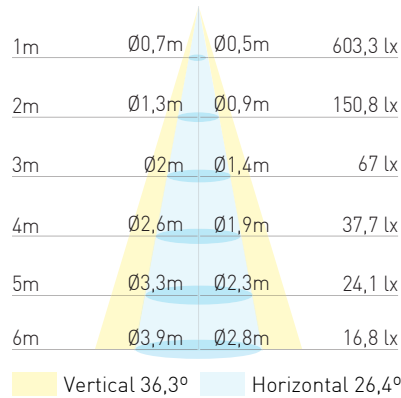

### ORDER OPTIONS OPÇÕES DE ENCOMENDA

PRODUCT CODE	POWER	CRI	BEAM ANGLE	CCT	LED LUMENS	LUMINAIRE LUMENS
510.80.25.30	9W	>80	35° long.	3000K	660 lm	323 lm
510.80.25.40	9W	>80	25° transv.	4000K	660 lm	323 lm