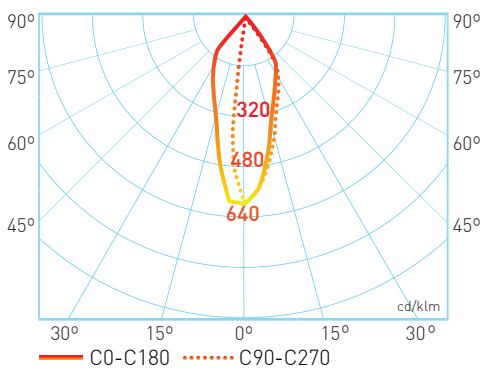

### ORDER OPTIONS OPÇÕES DE ENCOMENDA

PRODUCT CODE	POWER	CRI	BEAM ANGLE	CCT	LED LUMENS	LUMINAIRE LUMENS
510.80.25.30	9W	>80	35° long.	3000K	660 lm	323 lm
510.80.25.40	9W	>80	25° transv.	4000K	660 lm	323 lm