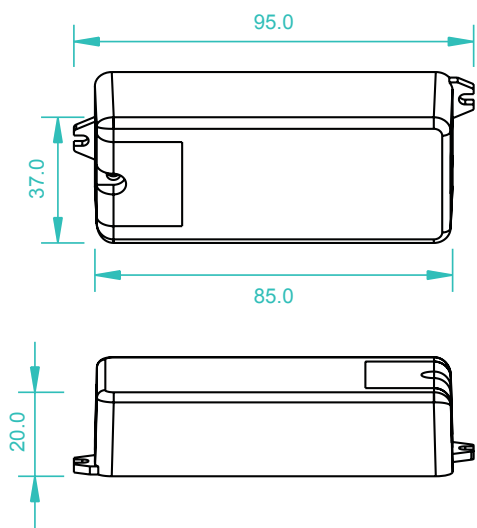

DALI SOLUTION SINGLE CHANNEL

ORDER OPTIONS

OPÇÕES DE ENCOMENDA

PRODUCT CODE	DESCRIPTION	VOLTAGE	CHANNEL	CURRENT/CHANNEL	POWER 12V	POWER 24V	SIZE LxWxH
8012-0063	Controller DALI	12V/24VDC	1	8 A/ch	96W	192W	95x37x20mm