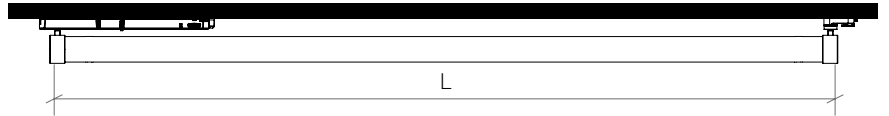

BRILUMEN DATA SHEET

IRIS 600MM 16W 4000K

IRIS 1500MM 40W 4000K

ORDER OPTIONS

OPÇÕES DE ENCOMENDA

Please, refer to the ON-OFF tracks datasheet to order the accessories.

Por favor, consulte a ficha técnica das calhas ON-OFF para encomendar os acessórios.

PRODUCT CODE	TYPE	POWER	CRI	BEAM ANGLE	LENGTH (L)	CCT	LED LUMENS	LUMINAIRE LUMENS	LED EFFICACY
164T.80.360.06.30.TW	IN TRACK	16 W	>80	360°	627 mm	3000K	2925lm	2413lm	182 lm/W
164T.80.360.06.40.TW	IN TRACK	16 W	>80	360°	627 mm	4000K	3098lm	2555lm	193 lm/W
164T.80.360.09.30.TW	IN TRACK	24 W	>80	360°	926 mm	3000K	4388lm	3620lm	182 lm/W
164T.80.360.09.40.TW	IN TRACK	24 W	>80	360°	926 mm	4000K	4647lm	3833lm	193 lm/W
164T.80.360.12.30.TW	IN TRACK	32 W	>80	360°	1225 mm	3000K	5851 lm	4827lm	182 lm/W
164T.80.360.12.40.TW	IN TRACK	32 W	>80	360°	1225 mm	4000K	6196 lm	5111 lm	193 lm/W