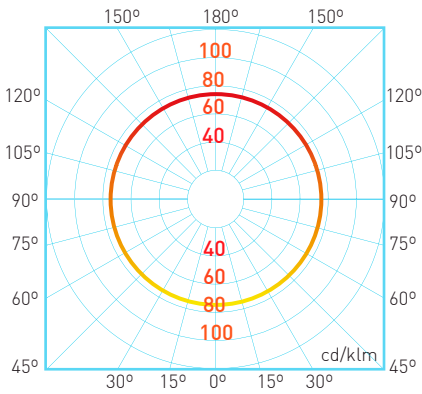

BRILUMEN DATA SHEET

IRIS 600MM 16W 4000K

IRIS 1500MM 40W 4000K

ORDER OPTIONS

OPÇÕES DE ENCOMENDA

Please, refer to the ON-OFF tracks datasheet to order the accessories.

Por favor, consulte a ficha técnica das calhas ON-OFF para encomendar os acessórios.

PRODUCT CODE	TYPE	POWER	CRI	BEAM ANGLE	LENGTH (L)	CCT	LED LUMENS	LUMINAIRE LUMENS	LED EFFICACY
164T.80.360.06.30.TW	IN TRACK	16 W	>80	360°	627 mm	3000K	2925lm	2413lm	182 lm/W
164T.80.360.06.40.TW	IN TRACK	16 W	>80	360°	627 mm	4000K	3098lm	2555lm	193 lm/W
164T.80.360.09.30.TW	IN TRACK	24 W	>80	360°	926 mm	3000K	4388lm	3620lm	182 lm/W
164T.80.360.09.40.TW	IN TRACK	24 W	>80	360°	926 mm	4000K	4647lm	3833lm	193 lm/W
164T.80.360.12.30.TW	IN TRACK	32 W	>80	360°	1225 mm	3000K	5851 lm	4827lm	182 lm/W
164T.80.360.12.40.TW	IN TRACK	32 W	>80	360°	1225 mm	4000K	6196 lm	5111 lm	193 lm/W