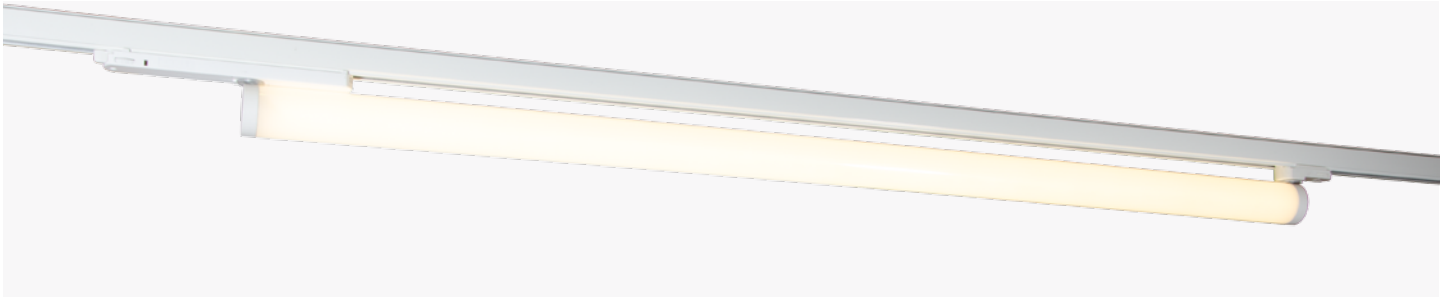

BRILUMEN DATA SHEET

IRIS 600MM 16W 4000K

IRIS 1500MM 40W 4000K

ORDER OPTIONS

OPÇÕES DE ENCOMENDA

Please, refer to the ON-OFF tracks datasheet to order the accessories.

Por favor, consulte a ficha técnica das calhas ON-OFF para encomendar os acessórios.

PRODUCT CODE	TYPE	POWER	CRI	BEAM ANGLE	LENGTH (L)	CCT	LED LUMENS	LUMINAIRE LUMENS	LED EFFICACY
164T.80.360.06.30.TW	IN TRACK	16 W	>80	360°	627 mm	3000K	2925lm	2413lm	182 lm/W
164T.80.360.06.40.TW	IN TRACK	16 W	>80	360°	627 mm	4000K	3098lm	2555lm	193 lm/W
164T.80.360.09.30.TW	IN TRACK	24 W	>80	360°	926 mm	3000K	4388lm	3620lm	182 lm/W
164T.80.360.09.40.TW	IN TRACK	24 W	>80	360°	926 mm	4000K	4647lm	3833lm	193 lm/W
164T.80.360.12.30.TW	IN TRACK	32 W	>80	360°	1225 mm	3000K	5851 lm	4827lm	182 lm/W
164T.80.360.12.40.TW	IN TRACK	32 W	>80	360°	1225 mm	4000K	6196 lm	5111 lm	193 lm/W