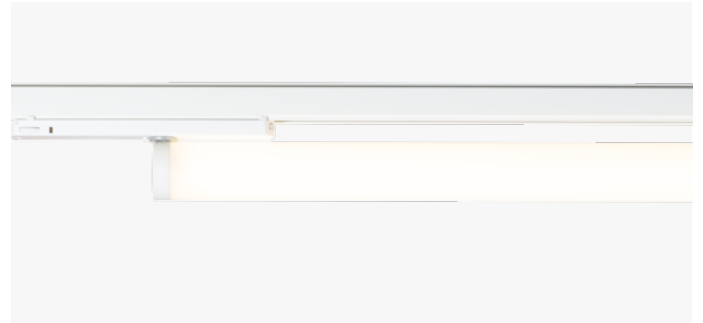

BRILUMEN DATA SHEET

IRIS 600MM 16W 4000K

IRIS 1500MM 40W 4000K

ORDER OPTIONS

OPÇÕES DE ENCOMENDA

Please, refer to the ON-OFF tracks datasheet to order the accessories.

Por favor, consulte a ficha técnica das calhas ON-OFF para encomendar os acessórios.

PRODUCT CODE	TYPE	POWER	CRI	BEAM ANGLE	LENGTH (L)	CCT	LED LUMENS	LUMINAIRE LUMENS	LED EFFICACY
164T.80.360.06.30.TW	IN TRACK	16 W	>80	360°	627 mm	3000K	2925lm	2413lm	182 lm/W
164T.80.360.06.40.TW	IN TRACK	16 W	>80	360°	627 mm	4000K	3098lm	2555lm	193 lm/W
164T.80.360.09.30.TW	IN TRACK	24 W	>80	360°	926 mm	3000K	4388lm	3620lm	182 lm/W
164T.80.360.09.40.TW	IN TRACK	24 W	>80	360°	926 mm	4000K	4647lm	3833lm	193 lm/W
164T.80.360.12.30.TW	IN TRACK	32 W	>80	360°	1225 mm	3000K	5851 lm	4827lm	182 lm/W
164T.80.360.12.40.TW	IN TRACK	32 W	>80	360°	1225 mm	4000K	6196 lm	5111 lm	193 lm/W