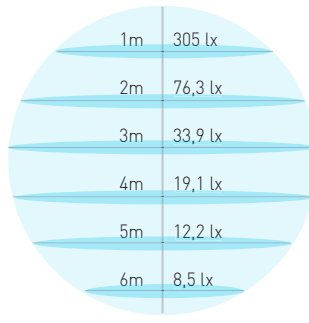

BRILUMEN DATA SHEET

IRIS 600MM 16W 4000K

IRIS 1500MM 40W 4000K

ORDER OPTIONS

OPÇÕES DE ENCOMENDA

Please, refer to the ON-OFF tracks datasheet to order the accessories.

Por favor, consulte a ficha técnica das calhas ON-OFF para encomendar os acessórios.

PRODUCT CODE	TYPE	POWER	CRI	BEAM ANGLE	LENGTH (L)	CCT	LED LUMENS	LUMINAIRE LUMENS	LED EFFICACY
164T.80.360.06.30.TW	IN TRACK	16 W	>80	360°	627 mm	3000K	2925lm	2413lm	182 lm/W
164T.80.360.06.40.TW	IN TRACK	16 W	>80	360°	627 mm	4000K	3098lm	2555lm	193 lm/W
164T.80.360.09.30.TW	IN TRACK	24 W	>80	360°	926 mm	3000K	4388lm	3620lm	182 lm/W
164T.80.360.09.40.TW	IN TRACK	24 W	>80	360°	926 mm	4000K	4647lm	3833lm	193 lm/W
164T.80.360.12.30.TW	IN TRACK	32 W	>80	360°	1225 mm	3000K	5851 lm	4827lm	182 lm/W
164T.80.360.12.40.TW	IN TRACK	32 W	>80	360°	1225 mm	4000K	6196 lm	5111 lm	193 lm/W