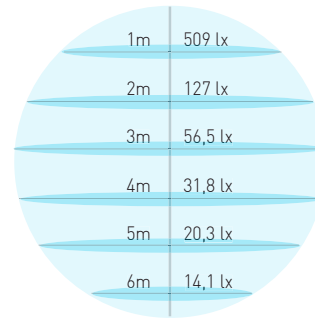

BRILUMEN DATA SHEET

IRIS 600MM 16W 4000K

IRIS 1500MM 40W 4000K

ORDER OPTIONS

OPÇÕES DE ENCOMENDA

Please, refer to the ON-OFF tracks datasheet to order the accessories.

Por favor, consulte a ficha técnica das calhas ON-OFF para encomendar os acessórios.

PRODUCT CODE	TYPE	POWER	CRI	BEAM ANGLE	LENGTH (L)	CCT	LED LUMENS	LUMINAIRE LUMENS	LED EFFICACY
164T.80.360.06.30.TW	IN TRACK	16 W	>80	360°	627 mm	3000K	2925lm	2413lm	182 lm/W
164T.80.360.06.40.TW	IN TRACK	16 W	>80	360°	627 mm	4000K	3098lm	2555lm	193 lm/W
164T.80.360.09.30.TW	IN TRACK	24 W	>80	360°	926 mm	3000K	4388lm	3620lm	182 lm/W
164T.80.360.09.40.TW	IN TRACK	24 W	>80	360°	926 mm	4000K	4647lm	3833lm	193 lm/W
164T.80.360.12.30.TW	IN TRACK	32 W	>80	360°	1225 mm	3000K	5851 lm	4827lm	182 lm/W
164T.80.360.12.40.TW	IN TRACK	32 W	>80	360°	1225 mm	4000K	6196 lm	5111 lm	193 lm/W