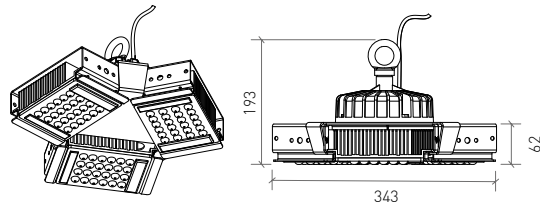

High Bay
Class I
IP65

BEAM ANGLE

60° / 90°

LED COB

4200K / 6500K
CRI>80
Lifetime 50.000h Tp 55°C
4 Steps MacAdam

DIMENSIONS (mm)

DISCOVERY - 150W

DISCOVERY - 200W