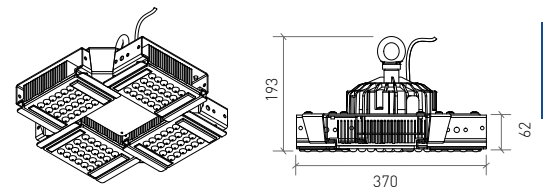

High Bay
Class I
IP65

BEAM ANGLE

60° / 90°

LED COB

4200K / 6500K
CRI>80
Lifetime 50.000h Tp 55°C
4 Steps MacAdam

DIMENSIONS (mm)

DISCOVERY - 150W

DISCOVERY - 200W