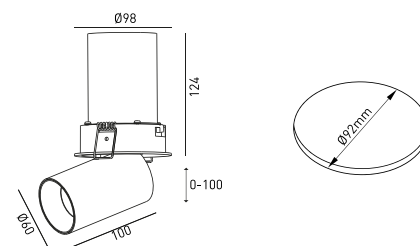

TECHNICAL DRAWING

ICONOGRAFIA

CUCKOO DOWNLIGHT
PRODUCT TABLE AND TECHNICAL SPECIFICATIONS - CRI→90

| POWER | FINISHING | CONTROL TYPE | BEAMANGLE | UGR | LED LUMENS | LUMINAIRE LM | LEDEFFICACY | COLOR TEMP. | CODE |
|-------|-----------|--------------|----------------|-----|------------|--------------|-------------|-------------|-----------------|
| 12,3 | TB, TW | CS, DA, NF | 12, 24, 36, 60 | | 1579 | 1343 | 129 | 2700K | 444XX.BA.927.FI |
| 12,3 | TB, TW | CS, DA, NF | 12, 24, 36, 60 | | 1643 | 1397 | 134 | 3000K | 444XX.BA.930.FI |
| 12,3 | TB, TW | CS, DA, NF | 12, 24, 36, 60 | | 1669 | 1419 | 136 | 4000K | 444XX.BA.940.FI |