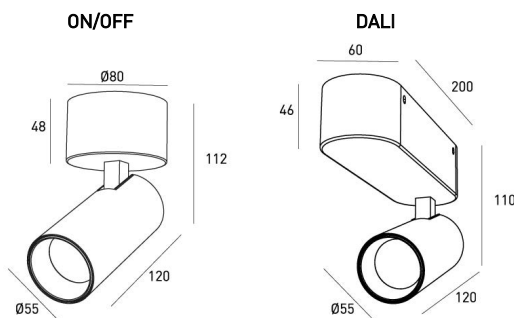

DESCRIPTION

This Spotlight was designed to provide high luminous performance into a small product. With only 55mm diameter, it integrates a heatsink of high thermal conductivity. This Spotlight is ideal for projects where high levels of quality light are necessary, highlighting products or special spaces. The ROSS has been specially designed to be used with an adapter in low voltage magnetic rails but it is also available with inTrack driver version for universal 3 circuit rail of 230V. Recently, two new solutions for the use of this lighting fixture has been added: Surface and recessed.

MOUNTING TYPE	Surface
LIGHT DISTRIBUTION	Direct
POWER SUPPLY	220-230V / 50-60 Hz
WARRANTY	5 Years
FINISHING	Textured Black, Textured White
CONTROL	CASAMBI, DALI, ON/OFF

LED FEATURES

LUMINOUS EFFICIENCY	UP TO 127 lm/W
CRI	CRI→90, CRI→97
LIFESPAN	50.000 Hours
STEPS MACADAM	3 Steps MacAdam
LUMEN MAINTENANCE	L90/B50
PHOTOBIOLOGICAL RISK	RG1

TECHNICAL DRAWING

ICONOGRAFIA

ROSS SPOTLIGHT SURFACE  
PRODUCT TABLE AND TECHNICAL SPECIFICATIONS - CRI→90

POWER	FINISHING	CONTROL TYPE	BEAMANGLE	UGR	LED LUMENS	LUMINAIRE LM	LEDEFFICACY	COLOR TEMP.	CODE
18,2	TB, TW	CS, DA, NF	12, 24, 36, 60		2177	1851	120	2700K	450XX.BA.927.FI
18,2	TB, TW	CS, DA, NF	12, 24, 36, 60		2266	1927	125	3000K	450XX.BA.930.FI
18,2	TB, TW	CS, DA, NF	12, 24, 36, 60		2301	1956	127	4000K	450XX.BA.940.FI