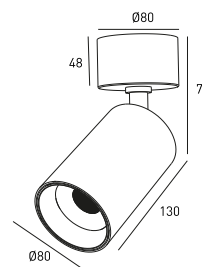

TECHNICAL DRAWING