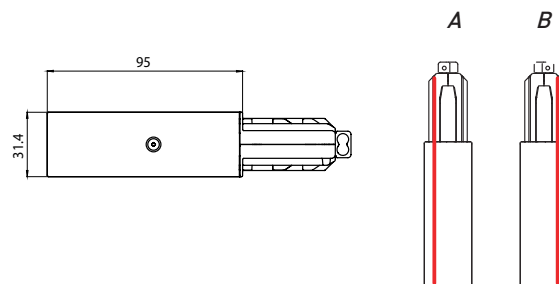

DESCRIPTION

End Feed for Suspended/Surface/Recessed mounted Universal Track DALI 230V

A - Earth Right

B - Earth Left

FINISHING Black, White

LED FEATURES

ICONOGRAFIA

TECHNICAL DRAWING

End Feed for Suspended/Surface/Recessed mounted Universal Track DALI 230V

End Feed 230V DALI	White	Black
A - Earth Right	3080-0520.WH	3080-0520.BL
B - Earth Left	3080-0521.WH	3080-0521.BL