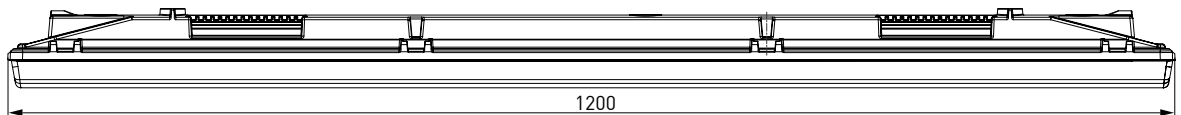

1m	Ø4,3m	Ø2,5m	1.324 lx
2m	Ø8,6m	Ø4,9m	331 lx
3m	Ø12,2m	Ø7,4m	147 lx
4m	Ø17,1m	Ø9,9m	82,7 lx
5m	Ø21,4m	Ø12,3m	53 lx
6m	Ø25,7m	Ø14,8m	36,7 lx

Vertical 129,9° Horizontal 101,9°

SIFTOS EFFICIENCY 31W 4000K

1m	Ø4,3m	Ø2,5m	1.640 lx
2m	Ø8,6m	Ø4,9m	410 lx
3m	Ø12,2m	Ø7,4m	182 lx
4m	Ø17,1m	Ø9,9m	102 lx
5m	Ø21,4m	Ø12,3m	65,5 lx
6m	Ø25,7m	Ø14,8m	45,5 lx

Vertical 129,9° Horizontal 101,9°

SIFTOS HIGH PERFORMANCE 48W 4000K