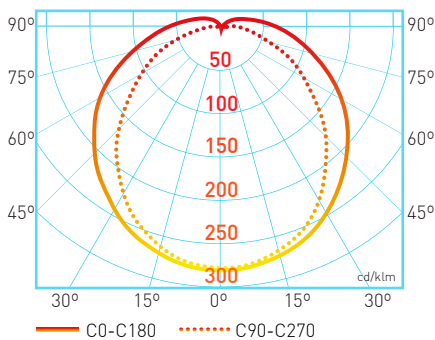

1m	Ø4,3m	Ø2,5m	1.324 lx
2m	Ø8,6m	Ø4,9m	331 lx
3m	Ø12,2m	Ø7,4m	147 lx
4m	Ø17,1m	Ø9,9m	82,7 lx
5m	Ø21,4m	Ø12,3m	53 lx
6m	Ø25,7m	Ø14,8m	36,7 lx

Vertical 129,9° Horizontal 101,9°

SIFTOS EFFICIENCY 31W 4000K

1m	Ø4,3m	Ø2,5m	1.640 lx
2m	Ø8,6m	Ø4,9m	410 lx
3m	Ø12,2m	Ø7,4m	182 lx
4m	Ø17,1m	Ø9,9m	102 lx
5m	Ø21,4m	Ø12,3m	65,5 lx
6m	Ø25,7m	Ø14,8m	45,5 lx

Vertical 129,9° Horizontal 101,9°

SIFTOS HIGH PERFORMANCE 48W 4000K