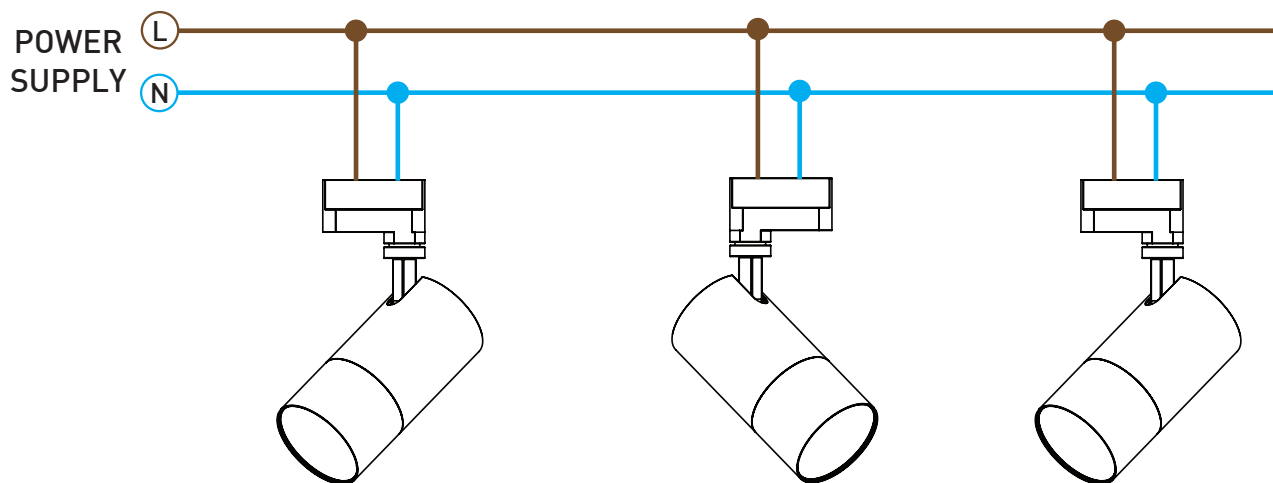

Volvo car dealership,
Vila Nova de Gaia, Portugal.

3 CIRCUITS LIGHTING TRACK CALHA DE 3 CIRCUITOS

SUSPENDED/SURFACE MOUNTED TRACK
CALHA DE SUSPENSÃO / SALIENTE

Order code	Model	Colour	Length
3080-0131	BRT32B	White Branco	1m
3080-0160	BRT33B		2m
3080-0016	BRT34B		3m
3080-0125	BRT32P	Black Preto	1m
3080-0132	BRT33P		2m
3080-0133	BRT34P		3m