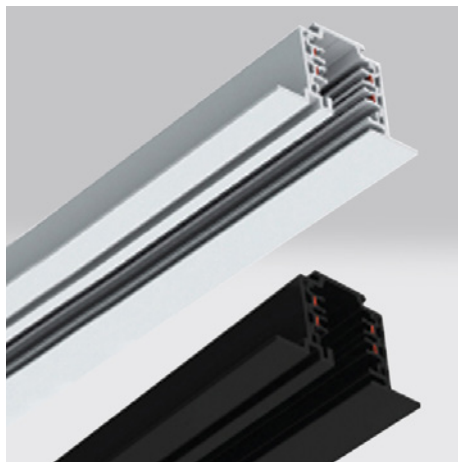

Volvo car dealership,
Vila Nova de Gaia, Portugal.

3 CIRCUITS LIGHTING TRACK CALHA DE 3 CIRCUITOS

SUSPENDED/SURFACE MOUNTED TRACK
CALHA DE SUSPENSÃO / SALIENTE

Order code	Model	Colour	Length
3080-0131	BRT32B	White Branco	1m
3080-0160	BRT33B		2m
3080-0016	BRT34B		3m
3080-0125	BRT32P	Black Preto	1m
3080-0132	BRT33P		2m
3080-0133	BRT34P		3m

RECESSED TRACK . CALHA DE ENCASTRAR

Order code	Model	Colour	Length
3080-0135	BRT33FB	White Branco	2m
3080-0136	BRT34FB		3m
3080-0138	BRT33FP	Black Preto	2m
3080-0139	BRT34FP		3m

ACCESSORIES (on request)
 ACESSÓRIOS (sob pedido)