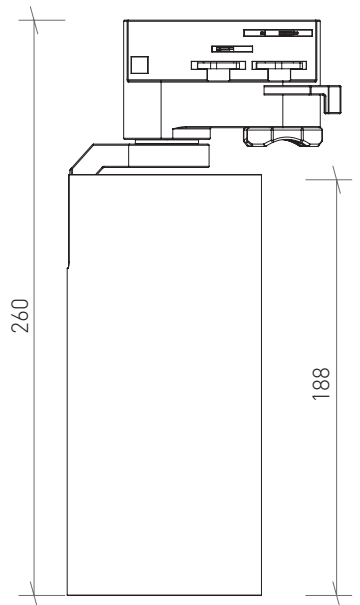

TRACK LIGHTS

INDOOR LIGHTING
ILUMINAÇÃO DE INTERIOR

SPAR 25W

CRI ..... >85/>92
Wattage 25W
Potência .....
Beam angle ..... 24°/38°
Ângulo de feixe .....
Rated luminous flux ..... 2200 lm
Fluxo luminoso .....
Color temperature 2700K/3000K/4000K
Temperatura da cor