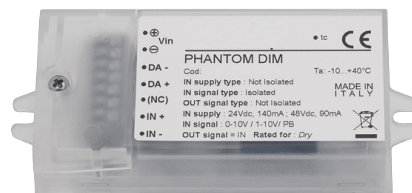

DESCRIPTION

Interface 0-10V / 1-10V push button - DALI external for 48V EVO Track

ICONOGRAPHY

ACCESSORIES

Interf. 1-10V Push Button
Interf. 1-10V Push Button

SEM TITULO -
30800233