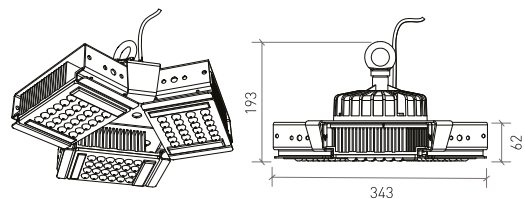

DESCRIPTION

DISCOVERY is Brilumen's new industrial lighting High Bay. This fixture, with a bold and aggressive design, is a differentiating alternative, both in terms of design and technical characteristics.

With a 5 Year warranty, Discovery is available in 150W or 200W power options, with 60° or 90° beam angles and in 4200K and 6500K colour temperatures.

Available with ON/OFF, DALI or 1-10V regulation.

With a 180 lm/W luminous efficiency, it reaches 21.600 lm in the 120W version and 28.800 lm in the 160W version.

MOUNTING TYPE	Suspension
LIGHT DISTRIBUTION	Direct
POWER SUPPLY	220-230V / 50-60 Hz
WARRANTY	5 Years
FINISHING	Textured Black
CONTROL	1-10V, DALI, ON/OFF

TECHNICAL DRAWING

LED FEATURES

LUMINOUS EFFICIENCY	UP TO 175 lm/W
CRI	CRI→80
LIFESPAN	50.000 Hours
STEPS MACADAM	4 Steps MacAdam
LUMEN MAINTENANCE	L90/B50
PHOTOBIOLOGICAL RISK	RG1