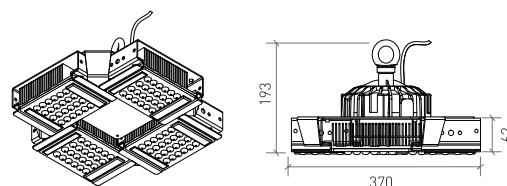

DESCRIPTION

DISCOVERY is Brilumen's new industrial lighting High Bay. This fixture, with a bold and aggressive design, is a differentiating alternative, both in terms of design and technical characteristics.

MOUNTING	Suspension
DISTRIBUICAO LUZ	Directa
POWER SUPPLY	220-230V / 50-60 Hz
WARRANTY	5 Years
FINISHING	Textured Black
CONTROL	1-10V, DALI, ON/OFF

TECHNICAL DRAWING

LED FEATURES

LUMINOUS EFFICIENCY	UP TO 175 lm/W
CRI	CRI→80
LIFESPAN	50.000 Hours
STEPS MACADAM	4 Steps MacAdam
LUMEN MAINTENANCE	L90/B50
PHOTOBIOLOGICAL RISK	RG1