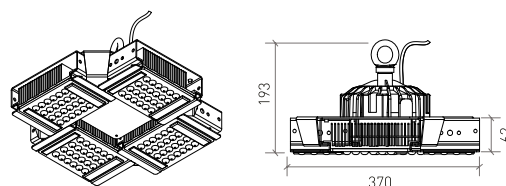

LED FEATURES

LUMINOUS EFFICIENCY	UP TO 175 lm/W
CRI	CRI→80
LIFESPAN	50.000 Hours
STEPS MACADAM	4 Steps MacAdam
LUMEN MAINTENANCE	L90/B50
PHOTOBIOLOGICAL RISK	RG1