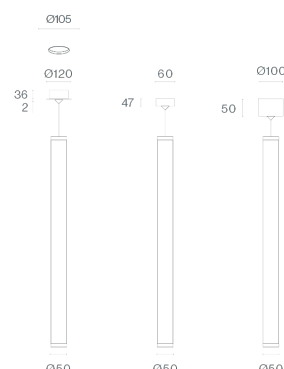

**SELECT YOUR PREFERRED  
OPTION**

CONTROLTYPE	XX
N/A	N/A

COLOR TEMP.	CT
3000K	30
4000K	40

FINISHING	FI
Textured Black	TB
Textured White	TW

**ACCESSORIES**

Round Surf. Box IRIS V.	ON/OFF
1240 mm Textured Black	270NF.12.TB
1240 mm Textured White	270NF.12.TW
340 mm Textured Black	270NF.03.TB
340 mm Textured White	270NF.03.TW
640 mm Textured Black	270NF.06.TB
640 mm Textured White	270NF.06.TW
940 mm Textured Black	270NF.09.TB
940 mm Textured White	270NF.09.TW

Oval Surf. Box IRIS V.	ON/OFF	DALI Push	CASAMBI
1240 mm Textured Black	271NF.12.TB	271DA.12.TB	271CS.12.TB
1240 mm Textured White	271NF.12.TW	271DA.12.TW	271CS.12.TW
1540 mm Textured Black	271NF.15.TB	271DA.15.TB	271CS.15.TB
1540 mm Textured White	271NF.15.TW	271DA.15.TW	271CS.15.TW
340 mm Textured Black	271NF.03.TB	271DA.03.TB	271CS.03.TB
340 mm Textured White	271NF.03.TW	271DA.03.TW	271CS.03.TW
640 mm Textured Black	271NF.06.TB	271DA.06.TB	271CS.06.TB
640 mm Textured White	271NF.06.TW	271DA.06.TW	271CS.06.TW
940 mm Textured Black	271NF.09.TB	271DA.09.TB	271CS.09.TB

**TECHNICAL DRAWING**

940 mm Textured White  
 Round Reces. Box IRIS V.  
 1240 mm Textured Black  
 1240 mm Textured White  
 1540 mm Textured Black  
 1540 mm Textured White  
 340 mm Textured Black  
 340 mm Textured White  
 640 mm Textured Black  
 640 mm Textured White  
 940 mm Textured Black  
 940 mm Textured White  
 Power Cable Iris  
 Power Cable 3m  
 Power Cable 5m  
 Power Cable Iris 1,5m  
 Power Cable Iris 1m