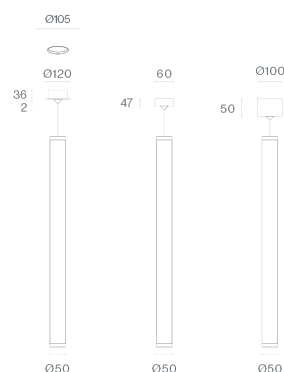

DESCRIPTION

IRIS tubular 360° is an elegant lighting fixture with a minimalist design. It is available from 300mm to 1500mm lengths ranging. Drawing a perfect linear light, IRIS is suitable for lighting up effectively any indoor area through a beautiful, uniform and harmonious light. Tubular fixture composed of an opal polycarbonate tube and aluminium end caps; white or black textured finish; 360° light emission. IRIS can be suspended horizontally or vertically, surface mounted or recessed in the ceiling. It can also be placed in a magnetic or in a 3-circuits universal track. In both cases, it can be combined with other Brilumen track lights.

IRIS 360 VERTICAL
PRODUCT TABLE AND TECHNICAL SPECIFICATIONS - CRI→90

LENGTH	POWER	FINISHING	COLOR TEMP.	CONTROL TYPE	LED LUMENS	LUMINAIRE LM	CODE
340	8.5	TB, TW	3000K	N/A	1369	1129	5163V.03.930.FI
340	8.5	TB, TW	4000K	N/A	1454	1199	5163V.03.940.FI
640	17	TB, TW	3000K	N/A	2737	2258	5163V.06.930.FI
640	17	TB, TW	4000K	N/A	2907	2398	5163V.06.940.FI
940	23.8	TB, TW	3000K	N/A	3832	3161	5163V.09.930.FI
940	23.8	TB, TW	4000K	N/A	4070	3358	5163V.09.940.FI
1240	30.6	TB, TW	3000K	N/A	4927	4064	5163V.12.930.FI
1240	30.6	TB, TW	4000K	N/A	5233	4317	5163V.12.940.FI
1540	40.8	TB, TW	3000K	N/A	6569	5419	5163V.15.930.FI
1540	40.8	TB, TW	4000K	N/A	6977	5756	5163V.15.940.FI

940 mm Textured White
Round Recess. Box IRIS V.
1240 mm Textured Black
1240 mm Textured White
1540 mm Textured Black
1540 mm Textured White
340 mm Textured Black
340 mm Textured White
640 mm Textured Black
640 mm Textured White
940 mm Textured Black
940 mm Textured White