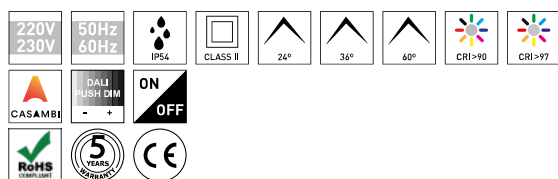

**DESCRIPTION**

Miró was already a regular choice, now when combined with Miró Duplo, it will provide the aesthetic and light balance so sought after by architects and interior designers in their projects. Miró Double was born from the desire expressed by the architects to combine the same range of lighting fixtures in a common space.

**LED FEATURES**

<b>LUMINOUS EFFICIENCY</b>	UP TO 161 lm/W
<b>CRI</b>	CRI→90, CRI→97
<b>LIFESPAN</b>	50.000 Hours
<b>STEPS MACADAM</b>	3 Steps MacAdam
<b>LUMEN MAINTENANCE</b>	L90/B50
<b>PHOTOBIOLOGICAL RISK</b>	RG1

**ICONOGRAPHY**

**TECHNICAL DRAWING**

**MIRÓ DOUBLE DOWNLIGHT  
PRODUCT TABLE AND TECHNICAL SPECIFICATIONS - CRI→90**

LENGTH	POWER	FINISHING	CONTROL TYPE	BEAM ANGLE	LED LUMENS	LUMINAIRE LM	COLOR TEMP.	CODE
160	16.2	TB, TW, TWB	CS, DA, NF	24, 36, 60	2406	2045	2700K	5350XX.BA.927.FI
160	16.2	TB, TW, TWB	CS, DA, NF	24, 36, 60	2487	2114	3000K	5350XX.BA.930.FI
160	16.2	TB, TW, TWB	CS, DA, NF	24, 36, 60	2600	2210	4000K	5350XX.BA.940.FI

**MIRÓ DOUBLE DOWNLIGHT  
PRODUCT TABLE AND TECHNICAL SPECIFICATIONS - CRI→97**

LENGTH	POWER	FINISHING	CONTROL TYPE	BEAM ANGLE	LED LUMENS	LUMINAIRE LM	COLOR TEMP.	CODE
160	17.7	TB, TW, TWB	CS, DA, NF	24, 36, 60	1836	1560	2700K	5350XX.BA.9727.FI
160	17.7	TB, TW, TWB	CS, DA, NF	24, 36, 60	1959	1665	3000K	5350XX.BA.9730.FI
160	17.7	TB, TW, TWB	CS, DA, NF	24, 36, 60	2065	1755	4000K	5350XX.BA.9740.FI