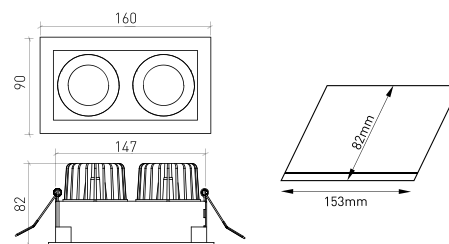

**ICONOGRAPHY**

**TECHNICAL DRAWING**

**MIRÓ DOUBLE DOWNLIGHT  
PRODUCT TABLE AND TECHNICAL SPECIFICATIONS - CRI→90**

LENGTH	POWER	FINISHING	CONTROL TYPE	BEAM ANGLE	LED LUMENS	LUMINAIRE LM	COLOR TEMP.	CODE
160	16.2	TB, TW, TWB	CS, DA, NF	24, 36, 60	2406	2045	2700K	5350XX.BA.927.FI
160	16.2	TB, TW, TWB	CS, DA, NF	24, 36, 60	2487	2114	3000K	5350XX.BA.930.FI
160	16.2	TB, TW, TWB	CS, DA, NF	24, 36, 60	2600	2210	4000K	5350XX.BA.940.FI

**MIRÓ DOUBLE DOWNLIGHT  
PRODUCT TABLE AND TECHNICAL SPECIFICATIONS - CRI→97**

LENGTH	POWER	FINISHING	CONTROL TYPE	BEAM ANGLE	LED LUMENS	LUMINAIRE LM	COLOR TEMP.	CODE
160	17.7	TB, TW, TWB	CS, DA, NF	24, 36, 60	1836	1560	2700K	5350XX.BA.9727.FI
160	17.7	TB, TW, TWB	CS, DA, NF	24, 36, 60	1959	1665	3000K	5350XX.BA.9730.FI
160	17.7	TB, TW, TWB	CS, DA, NF	24, 36, 60	2065	1755	4000K	5350XX.BA.9740.FI