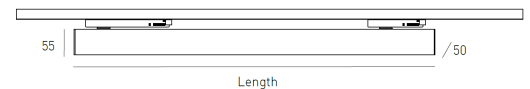

TECHNICAL DRAWING