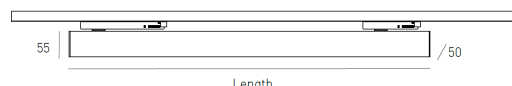

TECHNICAL DRAWING