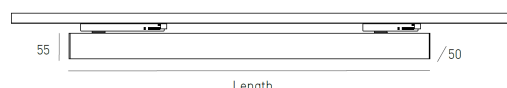

TECHNICAL DRAWING