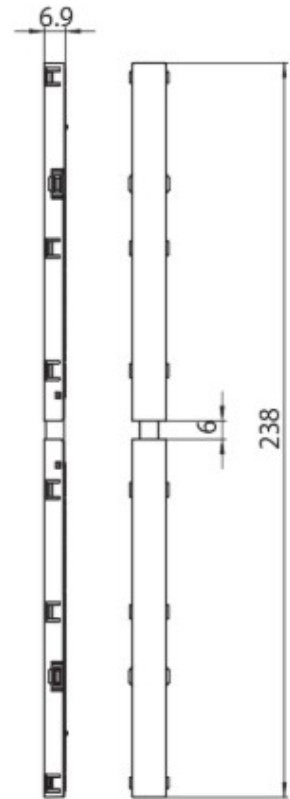

DESCRIPTION

Adjustable electrical joint 48V MICRO

ICONOGRAPHY

TECHNICAL DRAWING

ACCESSORIES

Adjustable elect. joint
Adjustable elect. joint

White	Black
3080-0627.WH	3080-0627.BL