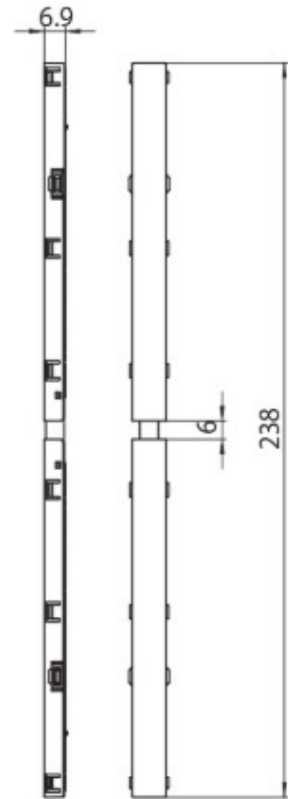

**DESCRIPTION**

---

Adjustable electrical joint 48V MICRO

**ICONOGRAPHY**

---

**TECHNICAL DRAWING**

---

**ACCESSORIES**

---

Adjustable elect. joint  
Adjustable elect. joint

White	Black
3080-0627.WH	3080-0627.BL