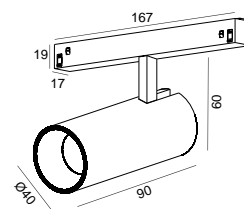

TECHNICAL DRAWING