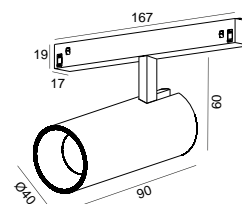

TECHNICAL DRAWING