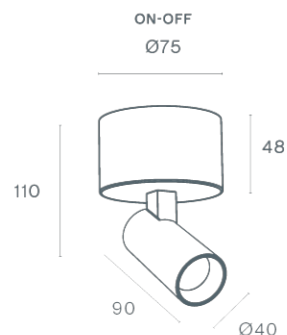

LED FEATURES

LUMINOUS EFFICIENCY	UP TO 153 lm/W
CRI	CRI→90, CRI→97
LIFESPAN	50.000 Hours
STEPS MACADAM	3 Steps MacAdam
LUMEN MAINTENANCE	L90/B50
PHOTOBIOLOGICAL RISK	RG1