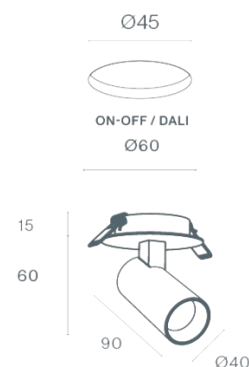

TECHNICAL DRAWING

LED FEATURES

LUMINOUS EFFICIENCY	UP TO 153 lm/W
CRI	CRI→90, CRI→97
LIFESPAN	50.000 Hours
STEPS MACADAM	3 Steps MacAdam
LUMEN MAINTENANCE	L90/B50
PHOTOBIOLOGICAL RISK	RG1