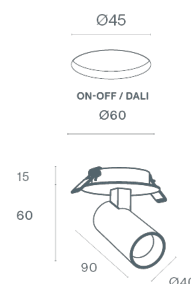

LED FEATURES

LUMINOUS EFFICIENCY	UP TO 153 lm/W
CRI	CRI→90, CRI→97
LIFESPAN	50.000 Hours
STEPS MACADAM	3 Steps MacAdam
LUMEN MAINTENANCE	L90/B50
PHOTOBIOLOGICAL RISK	RG1