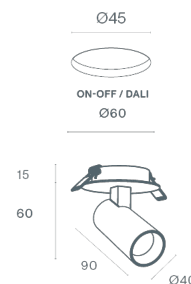

LED FEATURES

LUMINOUS EFFICIENCY	UP TO 153 lm/W
CRI	CRI→90, CRI→97
LIFESPAN	50.000 Hours
STEPS MACADAM	3 Steps MacAdam
LUMEN MAINTENANCE	L90/B50
PHOTOBIOLOGICAL RISK	RG1