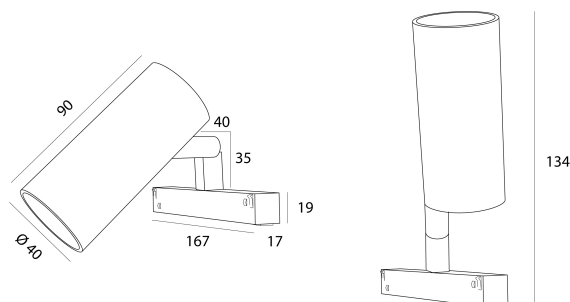

DESCRIPTION

APALIS is Brilumen's smallest-sized track light with just 40mm in diameter and 90mm body length. When combined with several pieces, the APALIS allows a focused and high lighting level. APALIS is available in textured black or white finishing, and in two versions, one for magnetic rails and the other one with recessed accessory. In both versions, the ON/OFF option and the option with DALI regulation are available.

MOUNTING TYPE	CALHAS
LIGHT DISTRIBUTION	Direct
POWER SUPPLY	48V / TRACK
WARRANTY	5 Years
FINISHING	Textured Black, Textured White
CONTROL	CASAMBI, DALI, ON/OFF

LED FEATURES

LUMINOUS EFFICIENCY	UP TO 153 lm/W
CRI	CRI→90, CRI→97
LIFESPAN	50.000 Hours
STEPS MACADAM	3 Steps MacAdam
LUMEN MAINTENANCE	L90/B50
PHOTOBIOLOGICAL RISK	RG1

TECHNICAL DRAWING

ICONOGRAPHY

APALIS D/I 48V EVO
PRODUCT TABLE AND TECHNICAL SPECIFICATIONS - CRI→90

LENGTH	POWER	FINISHING	CONTROL TYPE	BEAM ANGLE	LED LUMENS	LUMINAIRE LM	COLOR TEMP.	CODE
90	6	TB, TW	CS, DL, NF	24, 36, 60	821	698	2700K	5415XX.24.927.FI
90	6	TB, TW	CS, DL, NF	24, 36, 60	821	698	2700K	5415XX.36.927.FI
90	6	TB, TW	CS, DL, NF	24, 36, 60	821	698	2700K	5415XX.60.927.FI
90	6	TB, TW	CS, DL, NF	24, 36, 60	857	728	3000K	5415XX.24.930.FI
90	6	TB, TW	CS, DL, NF	24, 36, 60	857	728	3000K	5415XX.36.930.FI
90	6	TB, TW	CS, DL, NF	24, 36, 60	857	728	3000K	5415XX.60.930.FI
90	6	TB, TW	CS, DL, NF	24, 36, 60	910	774	4000K	5415XX.24.940.FI
90	6	TB, TW	CS, DL, NF	24, 36, 60	910	774	4000K	5415XX.36.940.FI
90	6	TB, TW	CS, DL, NF	24, 36, 60	910	774	4000K	5415XX.60.940.FI