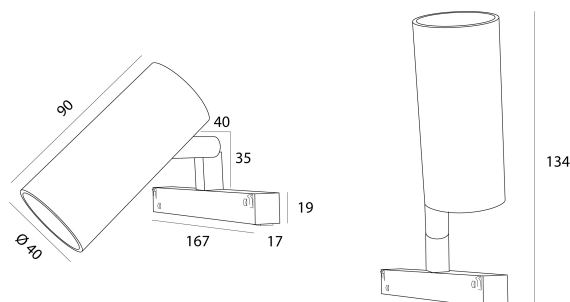

DESCRIPTION

APALIS is Brilumen's smallest-sized track light with just 40mm in diameter and 90mm body length. When combined with several pieces, the APALIS allows a focused and high lighting level. APALIS is available in textured black or white finishing, and in two versions, one for magnetic rails and the other one with recessed accessory. In both versions, the ON/OFF option and the option with DALI regulation are available.

MOUNTING TYPE	CALHAS
LIGHT DISTRIBUTION	Direct
POWER SUPPLY	48V / TRACK
WARRANTY	5 Years
FINISHING	Textured Black, Textured White
CONTROL	CASAMBI, DALI, ON/OFF

LED FEATURES

LUMINOUS EFFICIENCY	UP TO 153 lm/W
CRI	CRI→90, CRI→97
LIFESPAN	50.000 Hours
STEPS MACADAM	3 Steps MacAdam
LUMEN MAINTENANCE	L90/B50
PHOTOBIOLOGICAL RISK	RG1

ICONOGRAPHY

TECHNICAL DRAWING

APALIS D/I 48V EVO
PRODUCT TABLE AND TECHNICAL SPECIFICATIONS - CRI→90

LENGTH	POWER	FINISHING	CONTROL TYPE	BEAM ANGLE	LED LUMENS	LUMINAIRE LM	COLOR TEMP.	CODE
90	6	TB, TW	CS, DL, NF	24, 36, 60	821	698	2700K	5415XX.24.927.FI
90	6	TB, TW	CS, DL, NF	24, 36, 60	821	698	2700K	5415XX.36.927.FI
90	6	TB, TW	CS, DL, NF	24, 36, 60	821	698	2700K	5415XX.60.927.FI
90	6	TB, TW	CS, DL, NF	24, 36, 60	857	728	3000K	5415XX.24.930.FI
90	6	TB, TW	CS, DL, NF	24, 36, 60	857	728	3000K	5415XX.36.930.FI
90	6	TB, TW	CS, DL, NF	24, 36, 60	857	728	3000K	5415XX.60.930.FI
90	6	TB, TW	CS, DL, NF	24, 36, 60	910	774	4000K	5415XX.24.940.FI
90	6	TB, TW	CS, DL, NF	24, 36, 60	910	774	4000K	5415XX.36.940.FI
90	6	TB, TW	CS, DL, NF	24, 36, 60	910	774	4000K	5415XX.60.940.FI