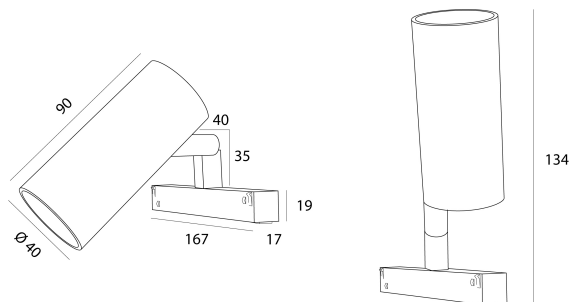

DESCRIPTION

APALIS is Brilumen's smallest-sized track light with just 40mm in diameter and 90mm body length. When combined with several pieces, the APALIS allows a focused and high lighting level. APALIS is available in textured black or white finishing, and in two versions, one for magnetic rails and the other one with recessed accessory. In both versions, the ON/OFF option and the option with DALI regulation are available.

MOUNTING TYPE	CALHAS
LIGHT DISTRIBUTION	Direct
POWER SUPPLY	48V / TRACK
WARRANTY	5 Years
FINISHING	Textured Black, Textured White
CONTROL	CASAMBI, DALI, ON/OFF

LED FEATURES

LUMINOUS EFFICIENCY	UP TO 153 lm/W
CRI	CRI→90, CRI→97
LIFESPAN	50.000 Hours
STEPS MACADAM	3 Steps MacAdam
LUMEN MAINTENANCE	L90/B50
PHOTOBIOLOGICAL RISK	RG1

TECHNICAL DRAWING

ICONOGRAPHY

 APALIS D/I 48V EVO  
PRODUCT TABLE AND TECHNICAL SPECIFICATIONS - CRI→90

LENGTH	POWER	FINISHING	CONTROL TYPE	BEAM ANGLE	LED LUMENS	LUMINAIRE LM	COLOR TEMP.	CODE
90	6	TB, TW	CS, DL, NF	24, 36, 60	821	698	2700K	5415XX.24.927.FI
90	6	TB, TW	CS, DL, NF	24, 36, 60	821	698	2700K	5415XX.36.927.FI
90	6	TB, TW	CS, DL, NF	24, 36, 60	821	698	2700K	5415XX.60.927.FI
90	6	TB, TW	CS, DL, NF	24, 36, 60	857	728	3000K	5415XX.24.930.FI
90	6	TB, TW	CS, DL, NF	24, 36, 60	857	728	3000K	5415XX.36.930.FI
90	6	TB, TW	CS, DL, NF	24, 36, 60	857	728	3000K	5415XX.60.930.FI
90	6	TB, TW	CS, DL, NF	24, 36, 60	910	774	4000K	5415XX.24.940.FI
90	6	TB, TW	CS, DL, NF	24, 36, 60	910	774	4000K	5415XX.36.940.FI
90	6	TB, TW	CS, DL, NF	24, 36, 60	910	774	4000K	5415XX.60.940.FI