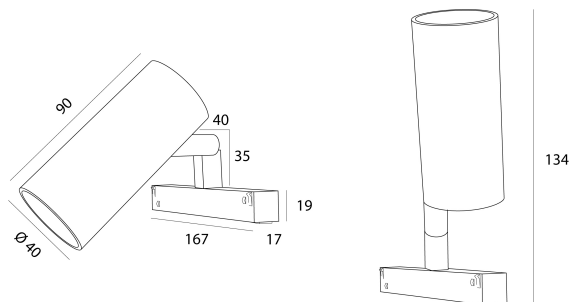

DESCRIPTION

APALIS is Brilumen's smallest-sized track light with just 40mm in diameter and 90mm body length. When combined with several pieces, the APALIS allows a focused and high lighting level. APALIS is available in textured black or white finishing, and in two versions, one for magnetic rails and the other one with recessed accessory. In both versions, the ON/OFF option and the option with DALI regulation are available.

MOUNTING	CALHAS
LIGHT DISTRIBUTION	Direct
POWER SUPPLY	48V / TRACK
WARRANTY	5 Years
FINISHING	Textured Black, Textured White
CONTROL	CASAMBI, DALI, ON/OFF

LED FEATURES

LUMINOUS EFFICIENCY	UP TO 153 lm/W
CRI	CRI→90, CRI→97
LIFESPAN	50.000 Hours
STEPS MACADAM	3 Steps MacAdam
LUMEN MAINTENANCE	L90/B50
PHOTOBIOLOGICAL RISK	RG1

TECHNICAL DRAWING

ICONOGRAPHY

APALIS D/I 48V EVO
PRODUCT TABLE AND TECHNICAL SPECIFICATIONS - CRI→90

LENGTH	POWER	FINISHING	CONTROLTYPE	BEAM ANGLE	LED LUMENS	LUMINAIRE LM	COLOR TEMP.	CODE
90	6	TB, TW	CS, DL, NF	24, 36, 60	821	698	2700K	5415XX.24.927.FI
90	6	TB, TW	CS, DL, NF	24, 36, 60	821	698	2700K	5415XX.36.927.FI
90	6	TB, TW	CS, DL, NF	24, 36, 60	821	698	2700K	5415XX.60.927.FI
90	6	TB, TW	CS, DL, NF	24, 36, 60	857	728	3000K	5415XX.24.930.FI
90	6	TB, TW	CS, DL, NF	24, 36, 60	857	728	3000K	5415XX.36.930.FI
90	6	TB, TW	CS, DL, NF	24, 36, 60	857	728	3000K	5415XX.60.930.FI
90	6	TB, TW	CS, DL, NF	24, 36, 60	910	774	4000K	5415XX.24.940.FI
90	6	TB, TW	CS, DL, NF	24, 36, 60	910	774	4000K	5415XX.36.940.FI
90	6	TB, TW	CS, DL, NF	24, 36, 60	910	774	4000K	5415XX.60.940.FI