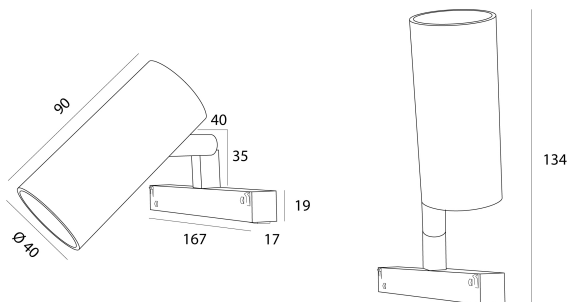

**DESCRIPTION**

APALIS is Brilumen's smallest-sized track light with just 40mm in diameter and 90mm body length. When combined with several pieces, the APALIS allows a focused and high lighting level. APALIS is available in textured black or white finishing, and in two versions, one for magnetic rails and the other one with recessed accessory. In both versions, the ON/OFF option and the option with DALI regulation are available.

MOUNTING	CALHAS
LIGHT DISTRIBUTION	Direct
POWER SUPPLY	48V / TRACK
WARRANTY	5 Years
FINISHING	Textured Black, Textured White
CONTROL	CASAMBI, DALI, ON/OFF

**LED FEATURES**

LUMINOUS EFFICIENCY	UP TO 153 lm/W
CRI	CRI→90, CRI→97
LIFESPAN	50.000 Hours
STEPS MACADAM	3 Steps MacAdam
LUMEN MAINTENANCE	L90/B50
PHOTOBIOLOGICAL RISK	RG1

**TECHNICAL DRAWING**

**ICONOGRAPHY**

**APALIS D/I 48V EVO**  
**PRODUCT TABLE AND TECHNICAL SPECIFICATIONS - CRI→90**

LENGTH	POWER	FINISHING	CONTROLTYPE	BEAM ANGLE	LED LUMENS	LUMINAIRE LM	COLOR TEMP.	CODE
90	6	TB, TW	CS, DL, NF	24, 36, 60	821	698	2700K	5415XX.24.927.FI
90	6	TB, TW	CS, DL, NF	24, 36, 60	821	698	2700K	5415XX.36.927.FI
90	6	TB, TW	CS, DL, NF	24, 36, 60	821	698	2700K	5415XX.60.927.FI
90	6	TB, TW	CS, DL, NF	24, 36, 60	857	728	3000K	5415XX.24.930.FI
90	6	TB, TW	CS, DL, NF	24, 36, 60	857	728	3000K	5415XX.36.930.FI
90	6	TB, TW	CS, DL, NF	24, 36, 60	857	728	3000K	5415XX.60.930.FI
90	6	TB, TW	CS, DL, NF	24, 36, 60	910	774	4000K	5415XX.24.940.FI
90	6	TB, TW	CS, DL, NF	24, 36, 60	910	774	4000K	5415XX.36.940.FI
90	6	TB, TW	CS, DL, NF	24, 36, 60	910	774	4000K	5415XX.60.940.FI