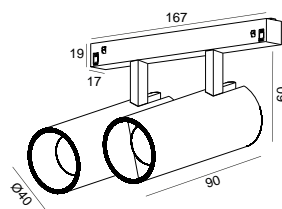

TECHNICAL DRAWING