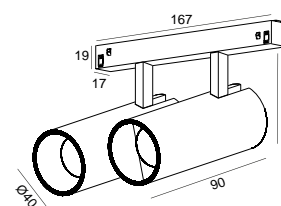

TECHNICAL DRAWING