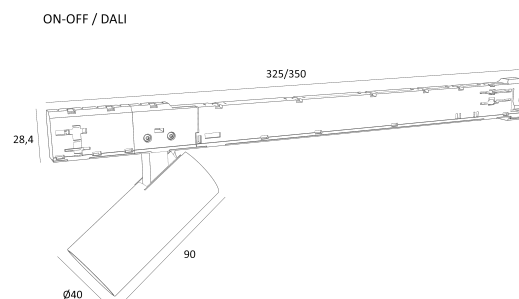

TECHNICAL DRAWING

APALIS INVITRACK 230V
PRODUCT TABLE AND TECHNICAL SPECIFICATIONS - CRI→90

LENGTH	POWER	FINISHING	CONTROLTYPE	BEAM ANGLE	LED LUMENS	LUMINAIRE LM	COLOR TEMP.	CODE
90	6	TB, TW	DL, NF	24, 36, 60	821	698	2700K	5421XX.24.927.FI
90	6	TB, TW	DL, NF	24, 36, 60	821	698	2700K	5421XX.36.927.FI
90	6	TB, TW	DL, NF	24, 36, 60	821	698	2700K	5421XX.60.927.FI
90	6	TB, TW	DL, NF	24, 36, 60	857	728	3000K	5421XX.24.930.FI
90	6	TB, TW	DL, NF	24, 36, 60	857	728	3000K	5421XX.36.930.FI
90	6	TB, TW	DL, NF	24, 36, 60	857	728	3000K	5421XX.60.930.FI
90	6	TB, TW	DL, NF	24, 36, 60	910	774	4000K	5421XX.24.940.FI
90	6	TB, TW	DL, NF	24, 36, 60	910	774	4000K	5421XX.36.940.FI
90	6	TB, TW	DL, NF	24, 36, 60	910	774	4000K	5421XX.60.940.FI

SELECT YOUR PREFERRED OPTION

CONTROLTYPE	XX	FINISHING	FI	BEAM ANGLE	BA
DALI	DL	Textured Black	TB	24°	24
ON/OFF	NF	Textured White	TW	36°	36
				60°	60

APALIS INVITRACK 230V
PRODUCT TABLE AND TECHNICAL SPECIFICATIONS - CRI→97

LENGTH	POWER	FINISHING	CONTROLTYPE	BEAM ANGLE	LED LUMENS	LUMINAIRE LM	COLOR TEMP.	CODE
90	6	TB, TW	DL, NF	24, 36, 60	658	560	2700K	5425XX.24.9727.FI
90	6	TB, TW	DL, NF	24, 36, 60	658	560	2700K	5425XX.36.9727.FI
90	6	TB, TW	DL, NF	24, 36, 60	658	560	2700K	5425XX.60.9727.FI
90	6	TB, TW	DL, NF	24, 36, 60	706	600	3000K	5425XX.24.9730.FI
90	6	TB, TW	DL, NF	24, 36, 60	706	600	3000K	5425XX.36.9730.FI
90	6	TB, TW	DL, NF	24, 36, 60	706	600	3000K	5425XX.60.9730.FI
90	6	TB, TW	DL, NF	24, 36, 60	742	631	4000K	5425XX.24.9740.FI
90	6	TB, TW	DL, NF	24, 36, 60	742	631	4000K	5425XX.36.9740.FI
90	6	TB, TW	DL, NF	24, 36, 60	742	631	4000K	5425XX.60.9740.FI

SELECT YOUR PREFERRED OPTION

CONTROLTYPE	XX	FINISHING	FI	BEAM ANGLE	BA
DALI	DL	Textured Black	TB	24°	24
ON/OFF	NF	Textured White	TW	36°	36
				60°	60