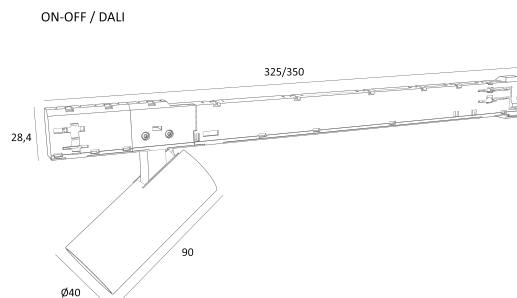

DESCRIPTION

MOUNTING TYPE	Uni Track
LIGHT DISTRIBUTION	Direct
POWER SUPPLY	220-230V / 50-60 Hz
WARRANTY	5 Years
FINISHING	Textured Black, Textured White
CONTROL	DALI, ON/OFF

LED FEATURES

LUMINOUS EFFICIENCY	UP TO 153 lm/W
CRI	CRI→90, CRI→97
LIFESPAN	50.000 Hours
STEPS MACADAM	3 Steps MacAdam
LUMEN MAINTENANCE	L90/B50
PHOTOBIOLOGICAL RISK	RG1

ICONOGRAPHY

TECHNICAL DRAWING

APALIS INVITRACK 230V
PRODUCT TABLE AND TECHNICAL SPECIFICATIONS - CRI→90

LENGTH	POWER	FINISHING	CONTROL TYPE	BEAM ANGLE	LED LUMENS	LUMINAIRE LM	COLOR TEMP.	CODE
90	6	TB, TW	DL, NF	24, 36, 60	821	698	2700K	5421XX.24.927.FI
90	6	TB, TW	DL, NF	24, 36, 60	821	698	2700K	5421XX.36.927.FI
90	6	TB, TW	DL, NF	24, 36, 60	821	698	2700K	5421XX.60.927.FI
90	6	TB, TW	DL, NF	24, 36, 60	857	728	3000K	5421XX.24.930.FI
90	6	TB, TW	DL, NF	24, 36, 60	857	728	3000K	5421XX.36.930.FI
90	6	TB, TW	DL, NF	24, 36, 60	857	728	3000K	5421XX.60.930.FI
90	6	TB, TW	DL, NF	24, 36, 60	910	774	4000K	5421XX.24.940.FI
90	6	TB, TW	DL, NF	24, 36, 60	910	774	4000K	5421XX.36.940.FI
90	6	TB, TW	DL, NF	24, 36, 60	910	774	4000K	5421XX.60.940.FI