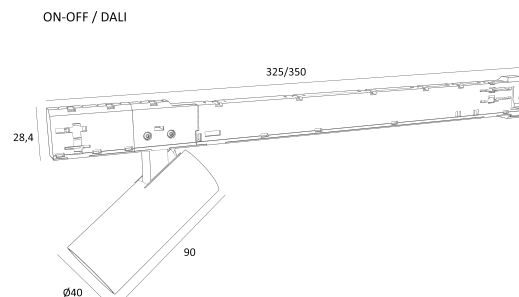

TECHNICAL DRAWING

APALIS INVITRACK 230V
PRODUCT TABLE AND TECHNICAL SPECIFICATIONS - CRI→90

LENGTH	POWER	FINISHING	CONTROLTYPE	BEAM ANGLE	LED LUMENS	LUMINAIRE LM	COLOR TEMP.	CODE
90	6	TB, TW	DL, NF	24, 36, 60	821	698	2700K	5421XX.24.927.FI
90	6	TB, TW	DL, NF	24, 36, 60	821	698	2700K	5421XX.36.927.FI
90	6	TB, TW	DL, NF	24, 36, 60	821	698	2700K	5421XX.60.927.FI
90	6	TB, TW	DL, NF	24, 36, 60	857	728	3000K	5421XX.24.930.FI
90	6	TB, TW	DL, NF	24, 36, 60	857	728	3000K	5421XX.36.930.FI
90	6	TB, TW	DL, NF	24, 36, 60	857	728	3000K	5421XX.60.930.FI
90	6	TB, TW	DL, NF	24, 36, 60	910	774	4000K	5421XX.24.940.FI
90	6	TB, TW	DL, NF	24, 36, 60	910	774	4000K	5421XX.36.940.FI
90	6	TB, TW	DL, NF	24, 36, 60	910	774	4000K	5421XX.60.940.FI

SELECT YOUR PREFERRED OPTION

CONTROLTYPE	XX	FINISHING	FI	BEAM ANGLE	BA
DALI	DL	Textured Black	TB	24°	24
ON/OFF	NF	Textured White	TW	36°	36
				60°	60

APALIS INVITRACK 230V
PRODUCT TABLE AND TECHNICAL SPECIFICATIONS - CRI→97

LENGTH	POWER	FINISHING	CONTROLTYPE	BEAM ANGLE	LED LUMENS	LUMINAIRE LM	COLOR TEMP.	CODE
90	6	TB, TW	DL, NF	24, 36, 60	658	560	2700K	5425XX.24.9727.FI
90	6	TB, TW	DL, NF	24, 36, 60	658	560	2700K	5425XX.36.9727.FI
90	6	TB, TW	DL, NF	24, 36, 60	658	560	2700K	5425XX.60.9727.FI
90	6	TB, TW	DL, NF	24, 36, 60	706	600	3000K	5425XX.24.9730.FI
90	6	TB, TW	DL, NF	24, 36, 60	706	600	3000K	5425XX.36.9730.FI
90	6	TB, TW	DL, NF	24, 36, 60	706	600	3000K	5425XX.60.9730.FI
90	6	TB, TW	DL, NF	24, 36, 60	742	631	4000K	5425XX.24.9740.FI
90	6	TB, TW	DL, NF	24, 36, 60	742	631	4000K	5425XX.36.9740.FI
90	6	TB, TW	DL, NF	24, 36, 60	742	631	4000K	5425XX.60.9740.FI

SELECT YOUR PREFERRED OPTION

CONTROLTYPE	XX	FINISHING	FI	BEAM ANGLE	BA
DALI	DL	Textured Black	TB	24°	24
ON/OFF	NF	Textured White	TW	36°	36
				60°	60