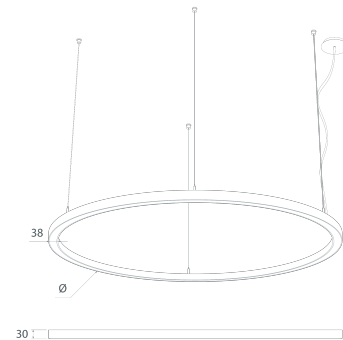

TECHNICAL DRAWING

LED FEATURES

LUMINOUS EFFICIENCY	UP TO 135 lm/W
CRI	CRI→90
LIFESPAN	72000h Tp55
STEPS MACADAM	3 Steps MacAdam
LUMEN MAINTENANCE	L90/F10
PHOTOBIOLOGICAL RISK	RG1