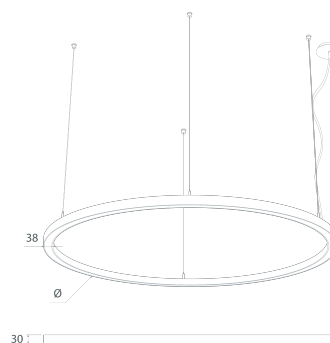

TECHNICAL DRAWING

LED FEATURES

LUMINOUS EFFICIENCY	UP TO 135 lm/W
CRI	CRI→90
LIFESPAN	72000h Tp55
STEPS MACADAM	3 Steps MacAdam
LUMEN MAINTENANCE	L90/F10
PHOTOBIOLOGICAL RISK	RG1