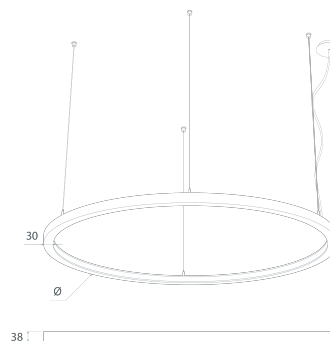

**DESCRIPTION**

Light inward. Immersive atmosphere.

With its compact circular body and sophisticated design, ARIC IN embodies the balance between pure geometry and luminous expression.

In this version, light is emitted inward toward the center of the ring, creating a soft, immersive, and theatrical effect. The indirect illumination enhances the central space, offering a sense of depth and warmth - ideal for settings that call for a more emotional or decorative lighting.

**TECHNICAL DRAWING**

**LED FEATURES**

<b>LUMINOUS EFFICIENCY</b>	UP TO 135 lm/W
<b>CRI</b>	CRI→90
<b>LIFESPAN</b>	72000h Tp55
<b>STEPS MACADAM</b>	3 Steps MacAdam
<b>LUMEN MAINTENANCE</b>	L90/F10
<b>PHOTOBIOLOGICAL RISK</b>	RG1

**ICONOGRAPHY**

**ARIC IN CRI→90  
PRODUCT TABLE AND TECHNICAL SPECIFICATIONS - OPAL**

DIAMETER	POWER	FINISHING	COLOR TEMP.	CONTROLTYPE	LED LUMENS	LUMINAIRE LM	CODE
600	26,6	TB, TS, TW	2700K	CS, DA, NF	3249	2274	125XX.0609.9CT.FI
600	26,6	TB, TS, TW	3000K	CS, DA, NF	3435	2405	125XX.0609.9CT.FI
600	26,6	TB, TS, TW	4000K	CS, DA, NF	3596	2517	125XX.0609.9CT.FI
900	40,3	TB, TS, TW	2700K	CS, DA, NF	4917	3442	125XX.0909.9CT.FI
900	40,3	TB, TS, TW	3000K	CS, DA, NF	5200	3640	125XX.0909.9CT.FI
900	40,3	TB, TS, TW	4000K	CS, DA, NF	5443	3810	125XX.0909.9CT.FI
1200	54	TB, TS, TW	2700K	CS, DA, NF	6585	4610	125XX.1209.9CT.FI
1200	54	TB, TS, TW	3000K	CS, DA, NF	6964	4875	125XX.1209.9CT.FI
1200	54	TB, TS, TW	4000K	CS, DA, NF	7290	5103	125XX.1209.9CT.FI
1500	67,7	TB, TS, TW	2700K	CS, DA, NF	8253	5777	125XX.1509.9CT.FI
1500	67,7	TB, TS, TW	3000K	CS, DA, NF	8728	6110	125XX.1509.9CT.FI
1500	67,7	TB, TS, TW	4000K	CS, DA, NF	9137	6396	125XX.1509.9CT.FI

360mm  
50041030.TB  
50041030.TS  
50041030.TW

Power Cable Iris  
Power Cable 3m  
Power Cable 5m  
Power Cable Iris 1,5m  
Power Cable Iris 1m

Universal  
80303041  
80303042  
80303040  
2080-042