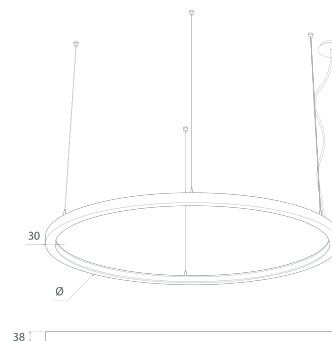

**DESCRIPTION**

Light inward. Immersive atmosphere.

With its compact circular body and sophisticated design, ARIC IN embodies the balance between pure geometry and luminous expression.

In this version, light is emitted inward toward the center of the ring, creating a soft, immersive, and theatrical effect. The indirect illumination enhances the central space, offering a sense of depth and warmth - ideal for settings that call for a more emotional or decorative lighting.

**TECHNICAL DRAWING**

**LED FEATURES**

<b>LUMINOUS EFFICIENCY</b>	UP TO 135 lm/W
<b>CRI</b>	CRI→90
<b>LIFESPAN</b>	72000h Tp55
<b>STEPS MACADAM</b>	3 Steps MacAdam
<b>LUMEN MAINTENANCE</b>	L90/F10
<b>PHOTOBIOLOGICAL RISK</b>	RG1

**ICONOGRAPHY**

**ARIC IN CRI→90**  
**PRODUCT TABLE AND TECHNICAL SPECIFICATIONS - OPAL**

DIAMETER	POWER	FINISHING	COLOR TEMP.	CONTROLTYPE	LED LUMENS	LUMINAIRE LM	CODE
600	26,6	TB, TS, TW	2700K	CS, DA, NF	3249	2274	125XX.0609.9CT.FI
600	26,6	TB, TS, TW	3000K	CS, DA, NF	3435	2405	125XX.0609.9CT.FI
600	26,6	TB, TS, TW	4000K	CS, DA, NF	3596	2517	125XX.0609.9CT.FI
900	40,3	TB, TS, TW	2700K	CS, DA, NF	4917	3442	125XX.0909.9CT.FI
900	40,3	TB, TS, TW	3000K	CS, DA, NF	5200	3640	125XX.0909.9CT.FI
900	40,3	TB, TS, TW	4000K	CS, DA, NF	5443	3810	125XX.0909.9CT.FI
1200	54	TB, TS, TW	2700K	CS, DA, NF	6585	4610	125XX.1209.9CT.FI
1200	54	TB, TS, TW	3000K	CS, DA, NF	6964	4875	125XX.1209.9CT.FI
1200	54	TB, TS, TW	4000K	CS, DA, NF	7290	5103	125XX.1209.9CT.FI
1500	67,7	TB, TS, TW	2700K	CS, DA, NF	8253	5777	125XX.1509.9CT.FI
1500	67,7	TB, TS, TW	3000K	CS, DA, NF	8728	6110	125XX.1509.9CT.FI
1500	67,7	TB, TS, TW	4000K	CS, DA, NF	9137	6396	125XX.1509.9CT.FI

360mm  
50041030.TB  
50041030.TS  
50041030.TW

Power Cable Iris  
Power Cable 3m  
Power Cable 5m  
Power Cable Iris 1,5m  
Power Cable Iris 1m

Universal  
80303041  
80303042  
80303040  
2080-042