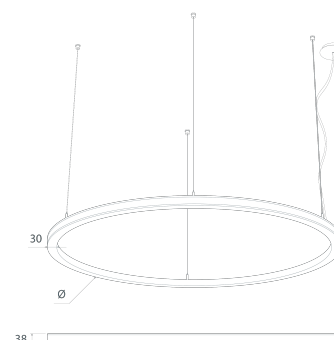

TECHNICAL DRAWING

LED FEATURES

LUMINOUS EFFICIENCY	UP TO 135 lm/W
CRI	CRI→90
LIFESPAN	72000h Tp55
STEPS MACADAM	3 Steps MacAdam
LUMEN MAINTENANCE	L90/F10
PHOTOBIOLOGICAL RISK	RG1

ICONOGRAPHY

ARIC OUT CRI→90
PRODUCT TABLE AND TECHNICAL SPECIFICATIONS - OPAL