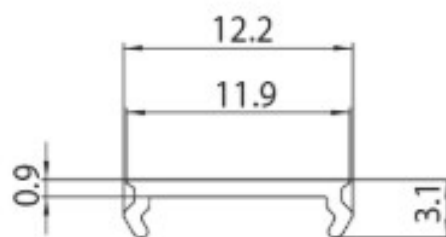

DESCRIPTION

Blind cover of 1m for MT1 48V MICRO track

ICONOGRAPHY

TECHNICAL DRAWING

ACCESSORIES

Blind cover 1m MT1 Track  
Blind cover of 1m

White      Black  
3080-0608.WH    3080-0608.BL