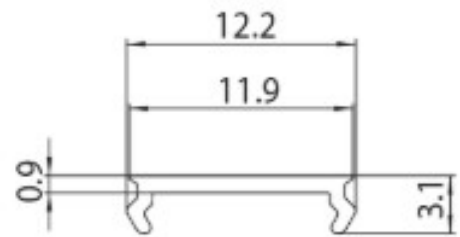

DESCRIPTION

Blind cover of 1m for MT1 48V MICRO track

ICONOGRAPHY

TECHNICAL DRAWING

ACCESSORIES

Blind cover 1m MT1 Track
Blind cover of 1m

White	Black
3080-0608.WH	3080-0608.BL