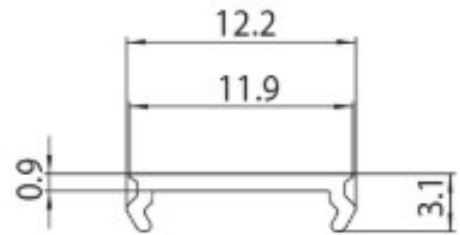

DESCRIPTION

Blind cover of 1m for MT1 48V MICRO track

ICONOGRAPHY

TECHNICAL DRAWING

ACCESSORIES

Blind cover 1m MT1 Track
Blind cover of 1m

White Black
3080-0608.WH 3080-0608.BL