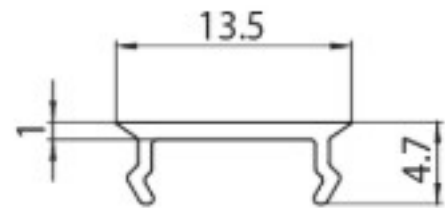

DESCRIPTION

Blind cover of 1m MT5/MT15/MT16 48V MICRO track

ICONOGRAPHY

TECHNICAL DRAWING

ACCESSORIES

Blind cover 1m
Blind cover of 1m

White	Black
3080-0613.WH	3080-0613.BL