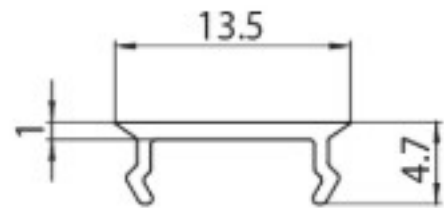

DESCRIPTION

Blind cover of 1m MT5/MT15/MT16 48V MICRO track

ICONOGRAPHY

TECHNICAL DRAWING

ACCESSORIES

Blind cover 1m  
Blind cover of 1m

White      Black  
3080-0613.WH    3080-0613.BL