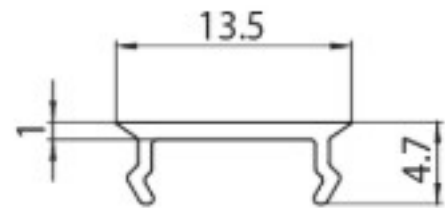

DESCRIPTION

Blind cover of 2m MT5/MT15/MT16 48V MICRO track

ICONOGRAPHY

TECHNICAL DRAWING

ACCESSORIES

Blind cover 2m
Blind cover of 2m

White Black
3080-0614.WH 3080-0614.BL