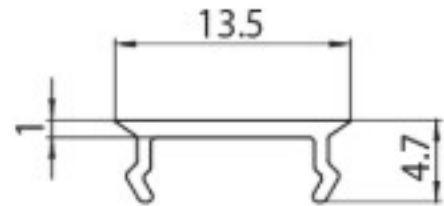

DESCRIPTION

Blind cover of 2m MT5/MT15/MT16 48V MICRO track

ICONOGRAPHY

TECHNICAL DRAWING

ACCESSORIES

Blind cover 2m
Blind cover of 2m

White Black
3080-0614.WH 3080-0614.BL