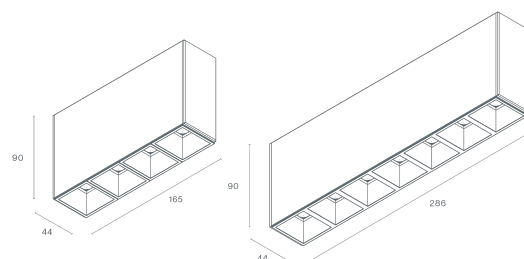

**DESCRIPTION**

BOB is a luminaire with clean lines, a discreet design, and a compact profile of just 44x90 mm. It is available as modules of 4 or 7 low glare lenses, ensuring precise light distribution and effective glare control, contributing to visual comfort and a clean aesthetic. Perfect for spaces where lighting must be efficient yet discreet, such as restaurants, collaborative work areas, or demanding architectural projects. BOB shares the same format and design language as the ORIS NEO linear range, allowing seamless integration within the same lighting layout.

**TECHNICAL DRAWING**

**ICONOGRAPHY**

**BOB SURFACE SPOTLIGHT**  
**PRODUCT TABLE AND TECHNICAL SPECIFICATIONS - CRI→90**

LENGTH	POWER	FINISHING	CONTROLTYPE	BEAM ANGLE	LED LUMENS	LUMINAIRE LM	COLOR TEMP.	CODE
165	4,4	TB, TW	DA, NF	50, 80	635	603	3000K	580XX.0150.930.FI
165	4,4	TB, TW	DA, NF	50, 80	635	603	3000K	580XX.0180.930.FI
165	4,4	TB, TW	DA, NF	50, 80	670	637	4000K	580XX.0150.940.FI
165	4,4	TB, TW	DA, NF	50, 80	670	637	4000K	580XX.0180.940.FI
286	7,8	TB, TW	DA, NF	50, 80	1125	1125	3000K	580XX.0250.930.FI
286	7,8	TB, TW	DA, NF	50, 80	1125	1125	3000K	580XX.0280.930.FI
286	7,8	TB, TW	DA, NF	50, 80	1203	1203	4000K	580XX.0250.940.FI
286	7,8	TB, TW	DA, NF	50, 80	1203	1203	4000K	580XX.0280.940.FI