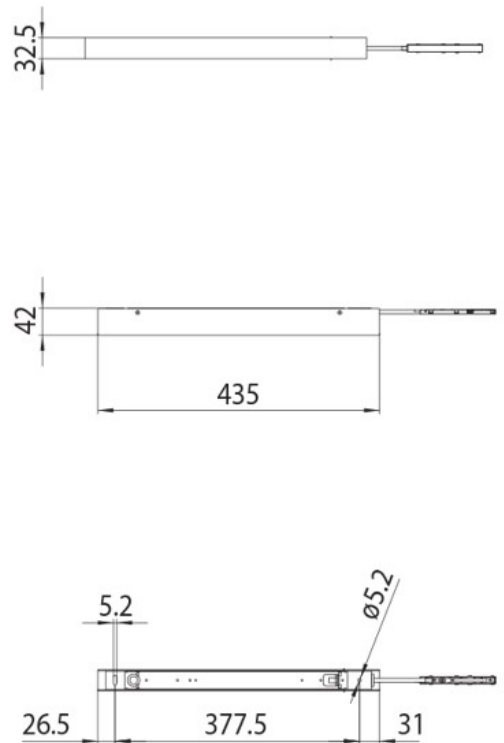

**DESCRIPTION**

Box with 100W Power Supply 435x42x32,5mm for ceiling mounting 48V MICRO track

**ICONOGRAPHY**

**TECHNICAL DRAWING**

**ACCESSORIES**

White      Black  
 3080-0630.WH    3080-0630.BL