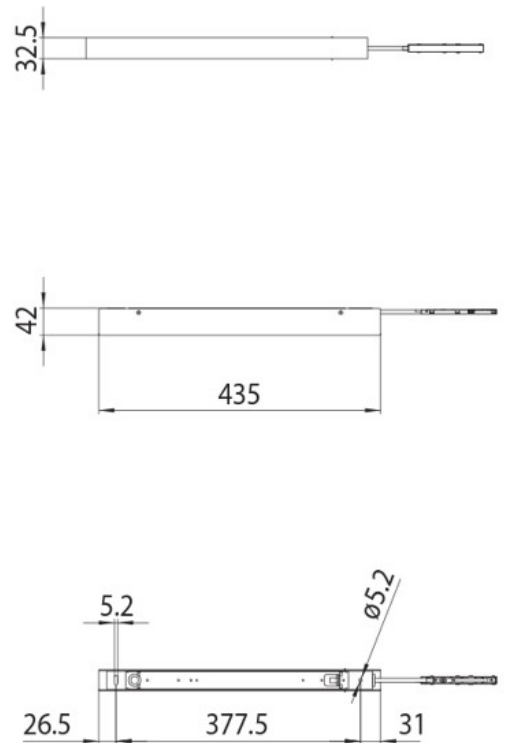

DESCRIPTION

Box with 100W Power Supply 435x42x32,5mm for ceiling mounting 48V MICRO track

ICONOGRAPHY

TECHNICAL DRAWING

ACCESSORIES

Power Supply 100W
Power Supply 100W

White	Black
3080-0630.WH	3080-0630.BL