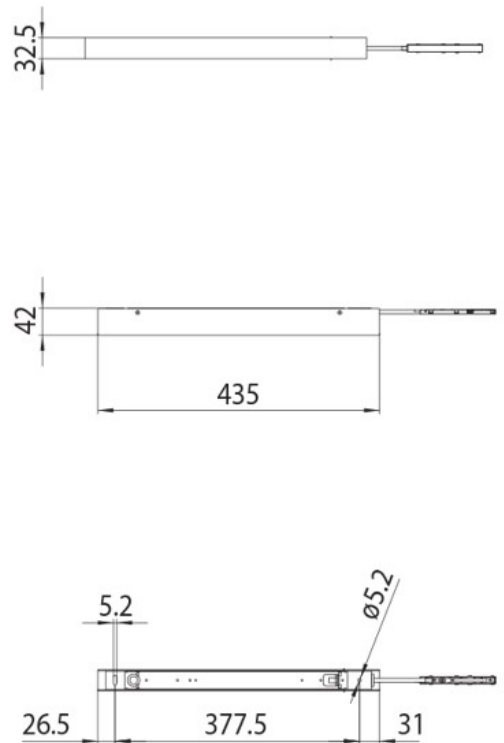

DESCRIPTION

Box with 100W Power Supply 435x42x32,5mm for ceiling mounting 48V MICRO track

ICONOGRAPHY

TECHNICAL DRAWING

ACCESSORIES

White Black
 3080-0630.WH 3080-0630.BL