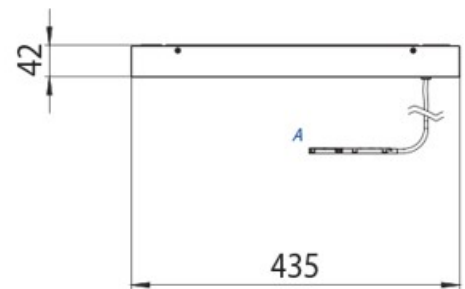

**DESCRIPTION**

Box with 100W Power Supply 435x42x32,5mm for suspended mounting 48V MICRO track

**ICONOGRAPHY**

**TECHNICAL DRAWING**

**ACCESSORIES**

Power Supply 100W  
 Power Supply 100W

White                  Black  
 3080-0631.WH    3080-0631.BL