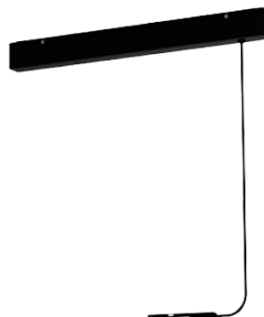

DESCRIPTION

Box with 100W Power Supply 435x42x32,5mm for suspended mounting 48V MICRO track

ICONOGRAPHY

TECHNICAL DRAWING

ACCESSORIES

Power Supply 100W
 Power Supply 100W

White Black
 3080-0631.WH 3080-0631.BL