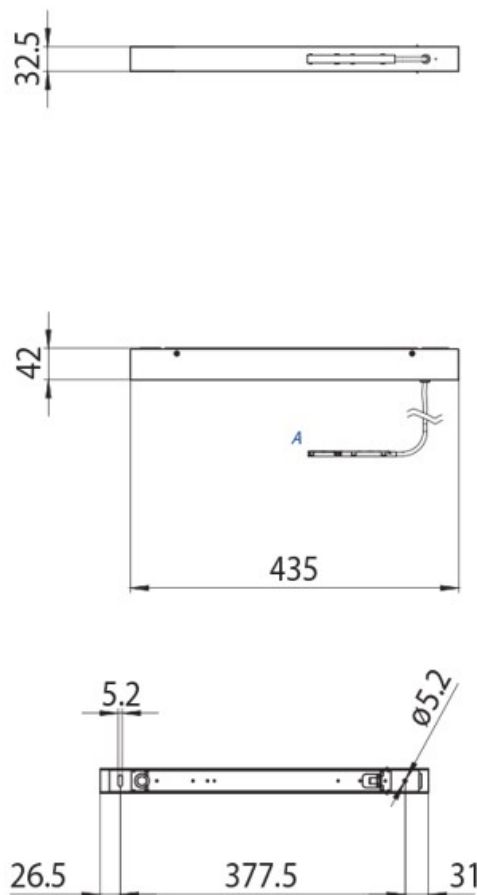

DESCRIPTION

Box with 100W Power Supply 435x42x32,5mm for suspended mounting 48V MICRO track

ICONOGRAPHY

TECHNICAL DRAWING

ACCESSORIES

Power Supply 100W
 Power Supply 100W

White Black
 3080-0631.WH 3080-0631.BL