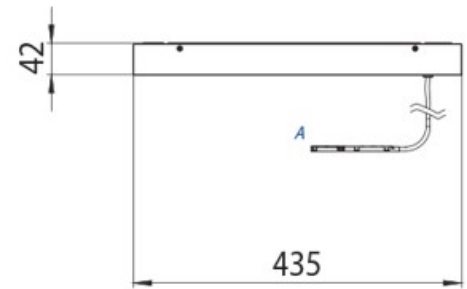

DESCRIPTION

Box with 100W Power Supply 435x42x32,5mm for suspended mounting 48V MICRO track

ICONOGRAPHY

TECHNICAL DRAWING

ACCESSORIES

Power Supply 100W
Power Supply 100W

White Black
3080-0631.WH 3080-0631.BL