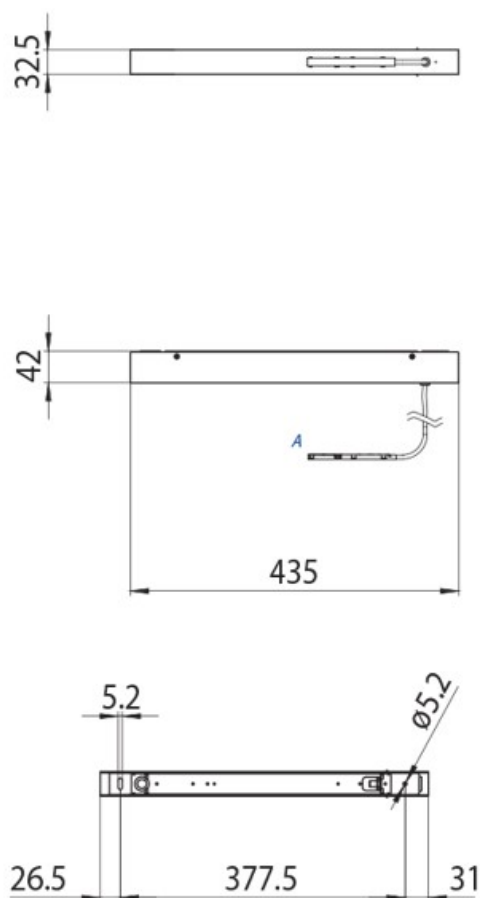

DESCRIPTION

Box with 100W Power Supply 435x42x32,5mm for suspended mounting 48V MICRO track

ICONOGRAPHY

TECHNICAL DRAWING

ACCESSORIES

Power Supply 100W
 Power Supply 100W

White Black
 3080-0631.WH 3080-0631.BL