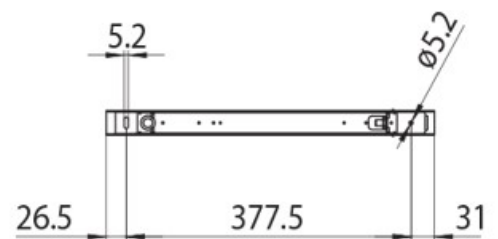

**DESCRIPTION**

Box with 100W Power Supply 435x42x32,5mm for suspended mounting 48V MICRO track

**ICONOGRAPHY**

**TECHNICAL DRAWING**

**ACCESSORIES**

Power Supply 100W  
 Power Supply 100W

White                  Black  
 3080-0631.WH    3080-0631.BL