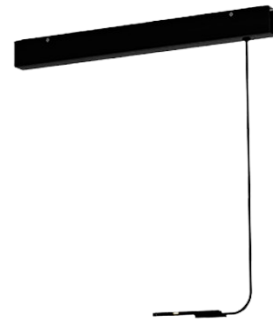

**DESCRIPTION**

Box with 100W Power Supply 435x42x32,5mm for suspended mounting 48V MICRO track

**ICONOGRAPHY**

**TECHNICAL DRAWING**

**ACCESSORIES**

Power Supply 100W  
 Power Supply 100W

White                  Black  
 3080-0631.WH    3080-0631.BL