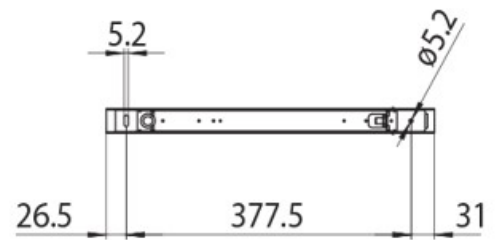

DESCRIPTION

Box with 100W Power Supply 435x42x32,5mm for suspended mounting 48V MICRO track

ICONOGRAPHY

TECHNICAL DRAWING

ACCESSORIES

Power Supply 100W
Power Supply 100W

White Black
3080-0631.WH 3080-0631.BL