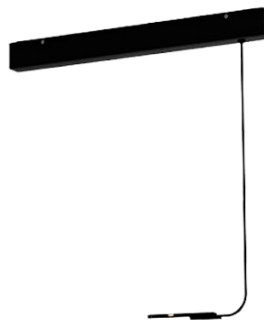

DESCRIPTION

Box with 100W Power Supply 435x42x32,5mm for suspended mounting 48V MICRO track

ICONOGRAPHY

TECHNICAL DRAWING

ACCESSORIES

Power Supply 100W
 Power Supply 100W

White Black
 3080-0631.WH 3080-0631.BL