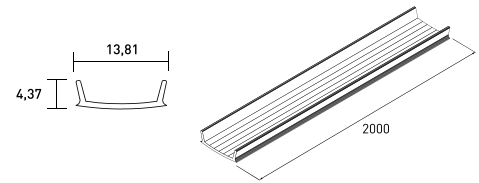

**DESCRIPTION**

---

C1 Frosted diffuser 2000mm

POWER SUPPLY /

**ICONOGRAPHY**

---

**TECHNICAL DRAWING**

---

**C1 - DIFFUSER**

**PRODUCT TABLE AND TECHNICAL SPECIFICATIONS - C1 Frosted diffuser 2000mm**

LENGTH	CONTROL TYPE	FINISHING	CODE
2000	N/A		G860-0004

SELECT YOUR PREFERRED OPTION

---

CONTROL TYPE	XX
N/A	N/A