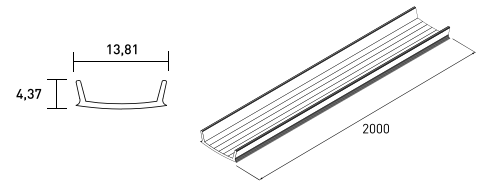

DESCRIPTION

C1 Frosted diffuser 2000mm

POWER SUPPLY /

ICONOGRAPHY

TECHNICAL DRAWING

C1 - DIFFUSER

PRODUCT TABLE AND TECHNICAL SPECIFICATIONS - C1 Frosted diffuser 2000mm

LENGTH	CONTROLTYPE	FINISHING	CODE
2000	N/A		G860-0004