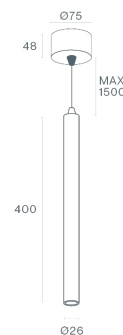

LED FEATURES

LUMINOUS EFFICIENCY	UP TO 133 lm/W
CRI	CRI→90
LIFESPAN	50.000 Hours
STEPS MACADAM	3 Steps MacAdam
LUMEN MAINTENANCE	L90/B50
PHOTOBIOLOGICAL RISK	RG1