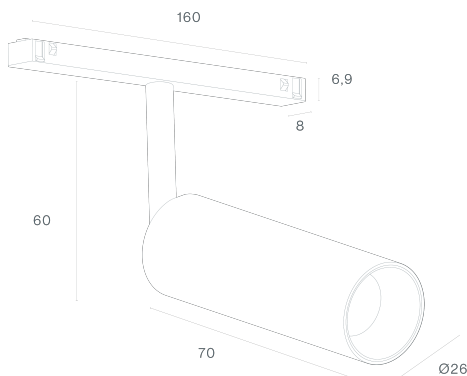

DESCRIPTION

COLI - Intensity and subtlety in a single gesture. With a compact cylindrical shape and discreet presence, the COLI micro projector combines functionality and precision in a body that almost disappears into the space. Compatible with 48V MICRO and EVO track systems, it is a piece designed for specific and focused interventions, where light should take centre stage without visual noise. The adjustable orientation allows the lighting to be precisely shaped, highlighting elements with controlled intensity. Ideal for environments that require restrained lighting design, whether in exhibitions, shop windows or aesthetically curated residential interiors. More than just a point of light, it is a tool for spatial composition.

LIGHT DISTRIBUTION	Direct
POWER SUPPLY	48V / TRACK
WARRANTY	5 Years
FINISHING	Textured Black, Textured White
CONTROL	DALI

LED FEATURES

LUMINOUS EFFICIENCY	UP TO 121 lm/W
CRI	CRI→90
LIFESPAN	50.000 Hours
STEPS MACADAM	3 Steps MacAdam
LUMEN MAINTENANCE	L90/B50
PHOTOBIOLOGICAL RISK	RG1

TECHNICAL DRAWING

ICONOGRAPHY

COLI 48V MICRO  
PRODUCT TABLE AND TECHNICAL SPECIFICATIONS - CRI→90

LENGTH	POWER	FINISHING	CONTROL TYPE	BEAM ANGLE	LED LUMENS	LUMINAIRE LM	COLOR TEMP.	CODE
70	4.4	TB, TW	DL	15, 24, 36	480	408	2700K	550XX.15.927.FI
70	4.4	TB, TW	DL	15, 24, 36	480	408	2700K	550XX.24.927.FI
70	4.4	TB, TW	DL	15, 24, 36	480	408	2700K	550XX.36.927.FI
70	4.4	TB, TW	DL	15, 24, 36	502	426	3000K	550XX.15.930.FI
70	4.4	TB, TW	DL	15, 24, 36	502	426	3000K	550XX.24.930.FI
70	4.4	TB, TW	DL	15, 24, 36	502	426	3000K	550XX.36.930.FI
70	4.4	TB, TW	DL	15, 24, 36	532	453	4000K	550XX.15.940.FI
70	4.4	TB, TW	DL	15, 24, 36	532	453	4000K	550XX.24.940.FI
70	4.4	TB, TW	DL	15, 24, 36	532	453	4000K	550XX.36.940.FI