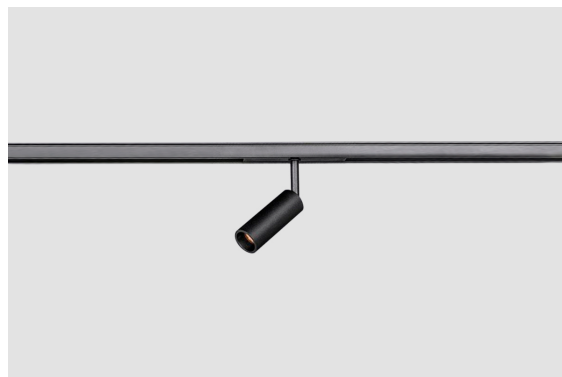

DESCRIPTION

COLI - Intensity and subtlety in a single gesture. With a compact cylindrical shape and discreet presence, the COLI micro projector combines functionality and precision in a body that almost disappears into the space. Compatible with 48V MICRO and EVO track systems, it is a piece designed for specific and focused interventions, where light should take centre stage without visual noise. The adjustable orientation allows the lighting to be precisely shaped, highlighting elements with controlled intensity. Ideal for environments that require restrained lighting design, whether in exhibitions, shop windows or aesthetically curated residential interiors. More than just a point of light, it is a tool for spatial composition.

LIGHT DISTRIBUTION	Direct
POWER SUPPLY	48V / TRACK
WARRANTY	5 Years
FINISHING	Textured Black, Textured White
CONTROL	DALI

LED FEATURES

LUMINOUS EFFICIENCY	UP TO 121 lm/W
CRI	CRI→90
LIFESPAN	50.000 Hours
STEPS MACADAM	3 Steps MacAdam
LUMEN MAINTENANCE	L90/B50
PHOTOBIOLOGICAL RISK	RG1

TECHNICAL DRAWING

ICONOGRAPHY

COLI 48V MICRO
PRODUCT TABLE AND TECHNICAL SPECIFICATIONS - CRI→90

LENGTH	POWER	FINISHING	CONTROL TYPE	BEAM ANGLE	LED LUMENS	LUMINAIRE LM	COLOR TEMP.	CODE
70	4.4	TB, TW	DL	15, 24, 36	480	408	2700K	550XX.15.927.FI
70	4.4	TB, TW	DL	15, 24, 36	480	408	2700K	550XX.24.927.FI
70	4.4	TB, TW	DL	15, 24, 36	480	408	2700K	550XX.36.927.FI
70	4.4	TB, TW	DL	15, 24, 36	502	426	3000K	550XX.15.930.FI
70	4.4	TB, TW	DL	15, 24, 36	502	426	3000K	550XX.24.930.FI
70	4.4	TB, TW	DL	15, 24, 36	502	426	3000K	550XX.36.930.FI
70	4.4	TB, TW	DL	15, 24, 36	532	453	4000K	550XX.15.940.FI
70	4.4	TB, TW	DL	15, 24, 36	532	453	4000K	550XX.24.940.FI
70	4.4	TB, TW	DL	15, 24, 36	532	453	4000K	550XX.36.940.FI