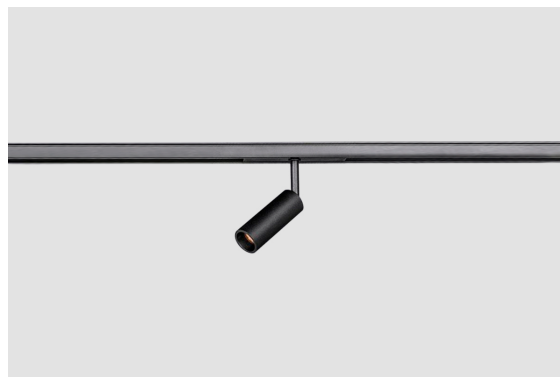

DESCRIPTION

COLI - Intensity and subtlety in a single gesture. With a compact cylindrical shape and discreet presence, the COLI micro projector combines functionality and precision in a body that almost disappears into the space. Compatible with 48V MICRO and EVO track systems, it is a piece designed for specific and focused interventions, where light should take centre stage without visual noise. The adjustable orientation allows the lighting to be precisely shaped, highlighting elements with controlled intensity. Ideal for environments that require restrained lighting design, whether in exhibitions, shop windows or aesthetically curated residential interiors. More than just a point of light, it is a tool for spatial composition.

LIGHT DISTRIBUTION	Direct
POWER SUPPLY	48V / TRACK
WARRANTY	5 Years
FINISHING	Textured Black, Textured White
CONTROL	DALI

LED FEATURES

LUMINOUS EFFICIENCY	UP TO 121 lm/W
CRI	CRI→90
LIFESPAN	50.000 Hours
STEPS MACADAM	3 Steps MacAdam
LUMEN MAINTENANCE	L90/B50
PHOTOBIOLOGICAL RISK	RG1

TECHNICAL DRAWING

ICONOGRAPHY

COLI 48V MICRO  
PRODUCT TABLE AND TECHNICAL SPECIFICATIONS - CRI→90

LENGTH	POWER	FINISHING	CONTROL TYPE	BEAM ANGLE	LED LUMENS	LUMINAIRE LM	COLOR TEMP.	CODE
70	4.4	TB, TW	DL	15, 24, 36	480	408	2700K	550XX.15.927.FI
70	4.4	TB, TW	DL	15, 24, 36	480	408	2700K	550XX.24.927.FI
70	4.4	TB, TW	DL	15, 24, 36	480	408	2700K	550XX.36.927.FI
70	4.4	TB, TW	DL	15, 24, 36	502	426	3000K	550XX.15.930.FI
70	4.4	TB, TW	DL	15, 24, 36	502	426	3000K	550XX.24.930.FI
70	4.4	TB, TW	DL	15, 24, 36	502	426	3000K	550XX.36.930.FI
70	4.4	TB, TW	DL	15, 24, 36	532	453	4000K	550XX.15.940.FI
70	4.4	TB, TW	DL	15, 24, 36	532	453	4000K	550XX.24.940.FI
70	4.4	TB, TW	DL	15, 24, 36	532	453	4000K	550XX.36.940.FI