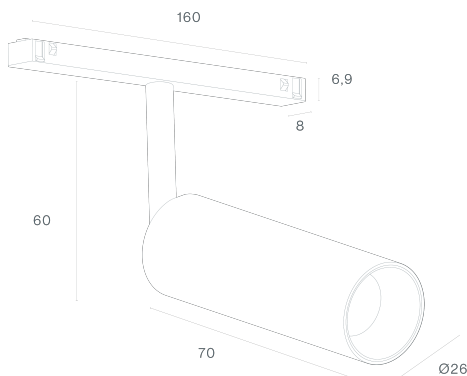

DESCRIPTION

COLI - Intensity and subtlety in a single gesture. With a compact cylindrical shape and discreet presence, the COLI micro projector combines functionality and precision in a body that almost disappears into the space. Compatible with 48V MICRO and EVO track systems, it is a piece designed for specific and focused interventions, where light should take centre stage without visual noise. The adjustable orientation allows the lighting to be precisely shaped, highlighting elements with controlled intensity. Ideal for environments that require restrained lighting design, whether in exhibitions, shop windows or aesthetically curated residential interiors. More than just a point of light, it is a tool for spatial composition.

LIGHT DISTRIBUTION	Direct
POWER SUPPLY	48V / TRACK
WARRANTY	5 Years
FINISHING	Textured Black, Textured White
CONTROL	DALI

LED FEATURES

LUMINOUS EFFICIENCY	UP TO 121 lm/W
CRI	CRI→90
LIFESPAN	50.000 Hours
STEPS MACADAM	3 Steps MacAdam
LUMEN MAINTENANCE	L90/B50
PHOTOBIOLOGICAL RISK	RG1

TECHNICAL DRAWING

ICONOGRAPHY

COLI 48V MICRO
PRODUCT TABLE AND TECHNICAL SPECIFICATIONS - CRI→90

LENGTH	POWER	FINISHING	CONTROL TYPE	BEAM ANGLE	LED LUMENS	LUMINAIRE LM	COLOR TEMP.	CODE
70	4.4	TB, TW	DL	15, 24, 36	480	408	2700K	550XX.15.927.FI
70	4.4	TB, TW	DL	15, 24, 36	480	408	2700K	550XX.24.927.FI
70	4.4	TB, TW	DL	15, 24, 36	480	408	2700K	550XX.36.927.FI
70	4.4	TB, TW	DL	15, 24, 36	502	426	3000K	550XX.15.930.FI
70	4.4	TB, TW	DL	15, 24, 36	502	426	3000K	550XX.24.930.FI
70	4.4	TB, TW	DL	15, 24, 36	502	426	3000K	550XX.36.930.FI
70	4.4	TB, TW	DL	15, 24, 36	532	453	4000K	550XX.15.940.FI
70	4.4	TB, TW	DL	15, 24, 36	532	453	4000K	550XX.24.940.FI
70	4.4	TB, TW	DL	15, 24, 36	532	453	4000K	550XX.36.940.FI