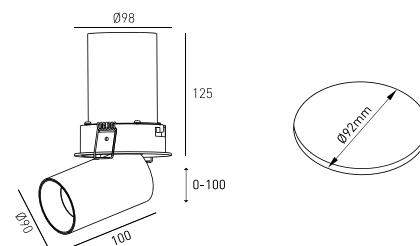

DESCRIPTION

CUCKOO is a recessed downlight with the ability to transform into a directional projector. This feature makes it an ideal product for retail lighting projects where a versatile and elegant luminaire is lusted, which can either be used as a fixed light spot, or as a directional projector. CUCKOO incorporates a high performance LED with CRI + 90. It is available in a high quality white or black textured finish.

TECHNICAL DRAWING

ICONOGRAPHY

 CUCKOO DOWNLIGHT
PRODUCT TABLE AND TECHNICAL SPECIFICATIONS - CRI→90

LENGTH	POWER	FINISHING	CONTROLTYPE	BEAM ANGLE	LED LUMENS	LUMINAIRE LM	COLOR TEMP.	CODE
100	11,4	TB, TW	CS, DA, NF	12, 24, 36, 60	1637	1391	2700K	5444XX.BA.927.FI
100	11,4	TB, TW	CS, DA, NF	12, 24, 36, 60	1671	1420	3000K	5444XX.BA.930.FI
100	11,4	TB, TW	CS, DA, NF	12, 24, 36, 60	1785	1518	4000K	5444XX.BA.940.FI