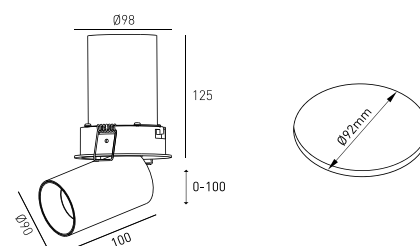

DESCRIPTION

CUCKOO is a recessed downlight with the ability to transform into a directional projector. This feature makes it an ideal product for retail lighting projects where a versatile and elegant luminaire is needed, which can either be used as a fixed light spot, or as a directional projector. CUCKOO incorporates a high performance LED with CRI + 90. It is available in a high quality white or black textured finish.

MOUNTING TYPE	Recessed
LIGHT DISTRIBUTION	Direct
WARRANTY	5 Years
FINISHING	Textured Black, Textured White
CONTROL	CASAMBI, DALI, ON/OFF

LED FEATURES

LUMINOUS EFFICIENCY	UP TO 136 lm/W
CRI	CRI->90
LIFESPAN	50.000 Hours
STEPS MACADAM	3 Steps MacAdam
LUMEN MAINTENANCE	L90/B50
PHOTOBIOLOGICAL RISK	RG1

TECHNICAL DRAWING

ICONOGRAPHY

CUCKOO DOWNLIGHT  
PRODUCT TABLE AND TECHNICAL SPECIFICATIONS - CRI->90

LENGTH	POWER	FINISHING	CONTROL TYPE	BEAM ANGLE	LED LUMENS	LUMINAIRE LM	COLOR TEMP.	CODE
12,3	12,3	TB, TW	CS	12, 24, 36, 60	1579	1343	2700K	444XX.BA.927.FI
12,3	12,3	TB, TW	DA	12, 24, 36, 60	1579	1343	2700K	444XX.BA.927.FI
12,3	12,3	TB, TW	NF	12, 24, 36, 60	1579	1343	2700K	444XX.BA.927.FI
12,3	12,3	TB, TW	CS	12, 24, 36, 60	1643	1397	3000K	444XX.BA.930.FI
12,3	12,3	TB, TW	DA	12, 24, 36, 60	1643	1397	3000K	444XX.BA.930.FI
12,3	12,3	TB, TW	NF	12, 24, 36, 60	1643	1397	3000K	444XX.BA.930.FI
12,3	12,3	TB, TW	CS	12, 24, 36, 60	1669	1419	4000K	444XX.BA.940.FI
12,3	12,3	TB, TW	DA	12, 24, 36, 60	1669	1419	4000K	444XX.BA.940.FI
12,3	12,3	TB, TW	NF	12, 24, 36, 60	1669	1419	4000K	444XX.BA.940.FI

SELECT YOUR PREFERRED  
OPTION

CONTROL TYPE	XX	FINISHING	FI	BEAM ANGLE	BA
CASAMBI	CS	Textured Black	TB	12°	12
DALI	DA	Textured White	TW	24°	24
ON/OFF	NF			36°	36
				60°	60

PHOTOMETRIC DATA

POLAR DIAGRAM AND LUMINOUS FLUX - LENS .