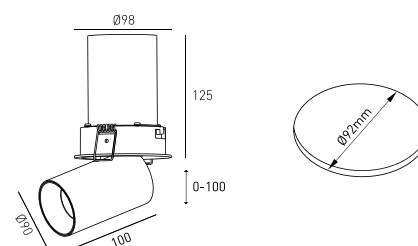

TECHNICAL DRAWING

ICONOGRAPHY

**CUCKOO DOWNLIGHT
PRODUCT TABLE AND TECHNICAL SPECIFICATIONS - CRI→90**

LENGTH	POWER	FINISHING	CONTROL TYPE	BEAM ANGLE	LED LUMENS	LUMINAIRE LM	COLOR TEMP.	CODE
100	11.4	TB, TW	CS, DA, NF	12, 24, 36, 60	1637	1391	2700K	5444XX.BA.927.FI
100	11.4	TB, TW	CS, DA, NF	12, 24, 36, 60	1671	1420	3000K	5444XX.BA.930.FI
100	11.4	TB, TW	CS, DA, NF	12, 24, 36, 60	1785	1518	4000K	5444XX.BA.940.FI