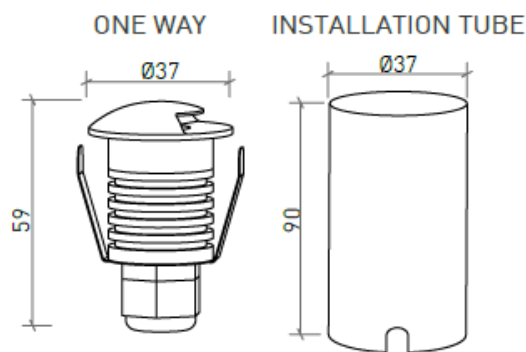

DESCRIPTION

The Outdoor Lighting range developed by Brilumen is essentially based on differentiated, high-quality products with high IP ratings, and the floor lighting is no exception. To perfectly conclude the outdoor lighting of your balcony or garden, the inground and decks light choice – Lunen, Orion & Bennet – with IP65, will bring harmony to these places. NOTE: Orion and Bennett have 3 Volts, requiring an external drive to connect the luminaires to 230 Volts, as well as a waterproof box to preserve the products' IP rating.

TECHNICAL DRAWING

ICONOGRAPHY

BENNET ONE WAY 1W
PRODUCT TABLE AND TECHNICAL SPECIFICATIONS - CRI>85

LENGTH	POWER	FINISHING	CONTROL TYPE	BEAM ANGLE	LED LUMENS	LUMINAIRE LM	COLOR TEMP.	CODE
37	1	BAL	NF	70°H/10°V	92	26	3000K	600.85.70.30.FI
37	1	BAL	NF	70°H/10°V	101	29	4000K	600.85.70.40.FI