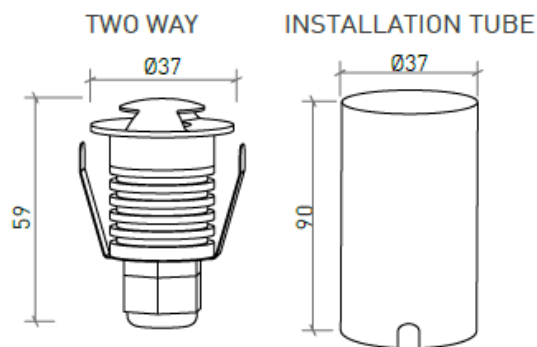

MOUNTING TYPE	Surface
LIGHT DISTRIBUTION	Direct
POWER SUPPLY	230V / 50/60 Hz
WARRANTY	2 Years
FINISHING	Brushed Aluminum
CONTROL	ON/OFF

LED FEATURES

LUMINOUS EFFICIENCY	UP TO 92 lm/W
CRI	CRI>85
LIFESPAN	50.000 Hours
STEPS MACADAM	4 Steps MacAdam
LUMEN MAINTENANCE	L90/B50
PHOTOBIOLOGICAL RISK	RG0

TECHNICAL DRAWING

ICONOGRAPHY

BENNET TWO WAYS 1W
PRODUCT TABLE AND TECHNICAL SPECIFICATIONS - CRI>85

LENGTH	POWER	FINISHING	CONTROL TYPE	BEAM ANGLE	LED LUMENS	LUMINAIRE LM	COLOR TEMP.	CODE
37	1	BAL	NF	70°H/10°V	92	44	3000K	601.85.70.30.FI
37	1	BAL	NF	70°H/10°V	101	49	4000K	601.85.70.40.FI