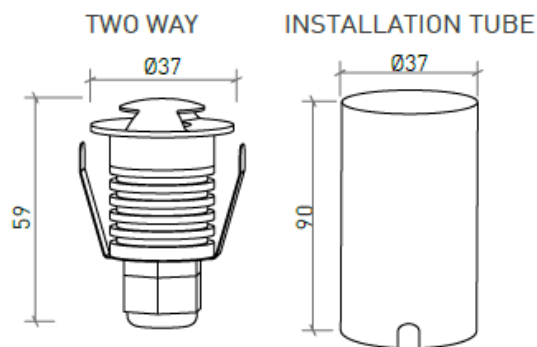

**DESCRIPTION**

The Outdoor Lighting range developed by Brilumen is essentially based on differentiated, high-quality products with high IP ratings, and the floor lighting is no exception. To perfectly conclude the outdoor lighting of your balcony or garden, the inground and decks light choice – Lunen, Orion & Bennet – with IP65, will bring harmony to these places. NOTE: Orion and Bennett have 3 Volts, requiring an external drive to connect the luminaires to 230 Volts, as well as a waterproof box to preserve the products' IP rating.

<b>MOUNTING TYPE</b>	Surface
<b>LIGHT DISTRIBUTION</b>	Direct
<b>POWER SUPPLY</b>	230V / 50/60 Hz
<b>WARRANTY</b>	2 Years
<b>FINISHING</b>	Brushed Aluminum
<b>CONTROL</b>	ON/OFF

**LED FEATURES**

<b>LUMINOUS EFFICIENCY</b>	UP TO 92 lm/W
<b>CRI</b>	CRI>85
<b>LIFESPAN</b>	50.000 Hours
<b>STEPS MACADAM</b>	4 Steps MacAdam
<b>LUMEN MAINTENANCE</b>	L90/B50
<b>PHOTOBIOLOGICAL RISK</b>	RG0

**TECHNICAL DRAWING**

**ICONOGRAPHY**

**BENNET TWO WAYS 1W**  
**PRODUCT TABLE AND TECHNICAL SPECIFICATIONS - CRI>85**

LENGTH	POWER	FINISHING	CONTROL TYPE	BEAM ANGLE	LED LUMENS	LUMINAIRE LM	COLOR TEMP.	CODE
37	1	BAL	NF	70°H/10°V	92	44	3000K	601.85.70.30.FI
37	1	BAL	NF	70°H/10°V	101	49	4000K	601.85.70.40.FI