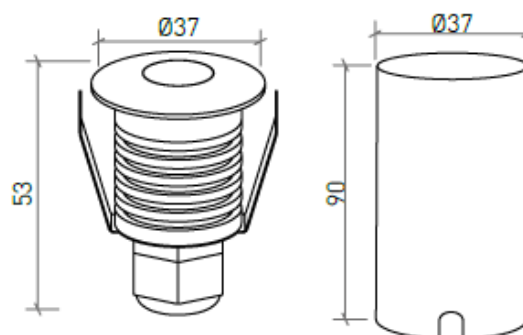

<b>MOUNTING TYPE</b>	Recessed
<b>LIGHT DISTRIBUTION</b>	Direct
<b>POWER SUPPLY</b>	230 VAC / 50/60 Hz
<b>WARRANTY</b>	2 Years
<b>FINISHING</b>	Brushed steel
<b>CONTROL</b>	ON/OFF

**LED FEATURES**

<b>LUMINOUS EFFICIENCY</b>	UP TO 87 lm/W
<b>CRI</b>	CRI>85
<b>LIFESPAN</b>	50.000 Hours
<b>STEPS MACADAM</b>	4 Steps MacAdam

**TECHNICAL DRAWING**

**ICONOGRAPHY**

**ORION ROUND 2W**  
**PRODUCT TABLE AND TECHNICAL SPECIFICATIONS - CRI>85**

LENGTH	POWER	FINISHING	CONTROL TYPE	BEAM ANGLE	LED LUMENS	LUMINAIRE LM	COLOR TEMP.	CODE
37	2	BS	NF	36	180	158	3000K	603.85.BA.30.FI
37	2	BS	NF	36	198	174	4000K	603.85.BA.40.FI