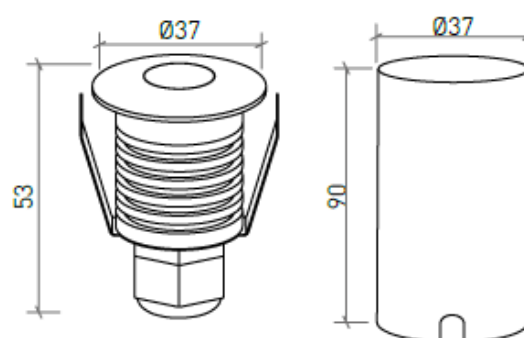

MOUNTING TYPE	Recessed
LIGHT DISTRIBUTION	Direct
POWER SUPPLY	230 VAC / 50/60 Hz
WARRANTY	2 Years
FINISHING	Brushed steel
CONTROL	ON/OFF

LED FEATURES

LUMINOUS EFFICIENCY	UP TO 87 lm/W
CRI	CRI→85
LIFESPAN	50.000 Hours
STEPS MACADAM	4 Steps MacAdam

TECHNICAL DRAWING

ICONOGRAPHY

ORION ROUND 2W
PRODUCT TABLE AND TECHNICAL SPECIFICATIONS - CRI→85

LENGTH	POWER	FINISHING	CONTROL TYPE	BEAM ANGLE	LED LUMENS	LUMINAIRE LM	COLOR TEMP.	CODE
37	2	BS	NF	36	180	158	3000K	603.85.BA.30.FI
37	2	BS	NF	36	198	174	4000K	603.85.BA.40.FI