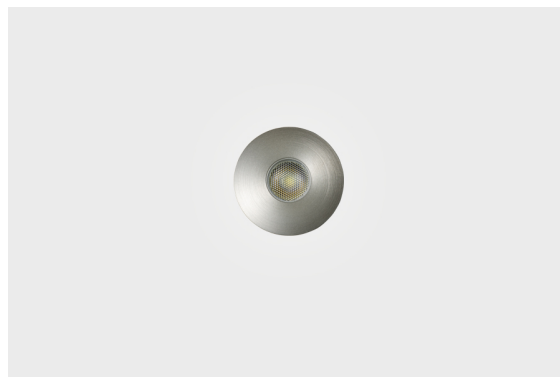

**DESCRIPTION**

The Outdoor Lighting range developed by Brilumen is essentially based on differentiated, high-quality products with high IP ratings, and the floor lighting is no exception. To perfectly conclude the outdoor lighting of your balcony or garden, the inground and decks light choice – Lunen, Orion & Bennet – with IP67, will bring harmony to these places. NOTE: Orion and Bennett have 3 Volts, requiring an external drive to connect the luminaires to 230 Volts, as well as a waterproof box to preserve the products' IP rating.

<b>MOUNTING TYPE</b>	Recessed
<b>LIGHT DISTRIBUTION</b>	Direct
<b>POWER SUPPLY</b>	230 VAC / 50/60 Hz
<b>WARRANTY</b>	2 Years
<b>FINISHING</b>	Brushed steel
<b>CONTROL</b>	ON/OFF

**LED FEATURES**

<b>LUMINOUS EFFICIENCY</b>	UP TO 87 lm/W
<b>CRI</b>	CRI>85
<b>LIFESPAN</b>	50.000 Hours
<b>STEPS MACADAM</b>	4 Steps MacAdam

**TECHNICAL DRAWING**

**ICONOGRAPHY**

**ORION ROUND 2W**  
**PRODUCT TABLE AND TECHNICAL SPECIFICATIONS - CRI>85**

LENGTH	POWER	FINISHING	CONTROL TYPE	BEAM ANGLE	LED LUMENS	LUMINAIRE LM	COLOR TEMP.	CODE
37	2	BS	NF	36	180	158	3000K	603.85.BA.30.FI
37	2	BS	NF	36	198	174	4000K	603.85.BA.40.FI