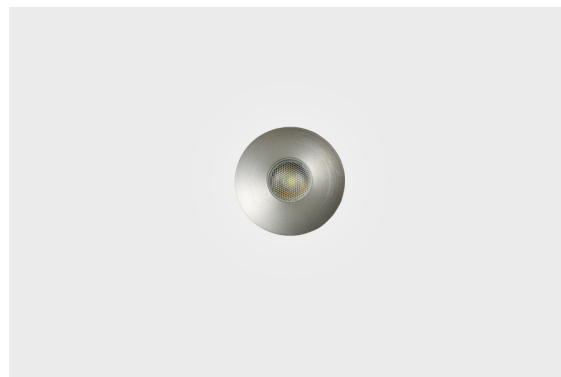

DESCRIPTION

The Outdoor Lighting range developed by Brilumen is essentially based on differentiated, high-quality products with high IP ratings, and the floor lighting is no exception. To perfectly conclude the outdoor lighting of your balcony or garden, the inground and decks light choice – Lunen, Orion & Bennet – with IP67, will bring harmony to these places. NOTE: Orion and Bennett have 3 Volts, requiring an external drive to connect the luminaires to 230 Volts, as well as a waterproof box to preserve the products' IP rating.

MOUNTING TYPE	Recessed
LIGHT DISTRIBUTION	Direct
POWER SUPPLY	230 VAC / 50/60 Hz
WARRANTY	2 Years
FINISHING	Brushed steel
CONTROL	ON/OFF

LED FEATURES

LUMINOUS EFFICIENCY	UP TO 87 lm/W
CRI	CRI→85
LIFESPAN	50.000 Hours
STEPS MACADAM	4 Steps MacAdam

TECHNICAL DRAWING

ICONOGRAPHY

ORION ROUND 2W
PRODUCT TABLE AND TECHNICAL SPECIFICATIONS - CRI→85

LENGTH	POWER	FINISHING	CONTROL TYPE	BEAM ANGLE	LED LUMENS	LUMINAIRE LM	COLOR TEMP.	CODE
37	2	BS	NF	36	180	158	3000K	603.85.BA.30.FI
37	2	BS	NF	36	198	174	4000K	603.85.BA.40.FI