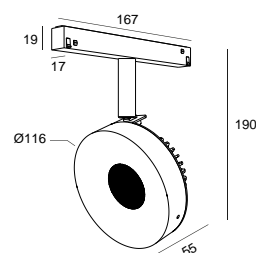

DESCRIPTION

DOTTEREL is one of the new products from Brilumen. With a differentiated design, this directional spotlight allows horizontal rotation of 355° and vertical rotation of 90°. DOTTEREL has a diameter of Ø116, it is made of aluminium and offers a textured finishing, just like the rest of the interior lighting range. DOTTEREL can be combined with KLEIN, MATISSE or RODIN downlights to create balanced atmospheres, thanks to the different luminous fluxes.

MOUNTING TYPE	CALHAS
LIGHT DISTRIBUTION	Direct
POWER SUPPLY	48V / TRACK
WARRANTY	5 Years
FINISHING	Textured Black, Textured White
CONTROL	CASAMBI, DALI, ON/OFF

LED FEATURES

LUMINOUS EFFICIENCY	UP TO 151 lm/W
CRI	CRI→90, CRI→97
LIFESPAN	50.000 Hours
STEPS MACADAM	3 Steps MacAdam
LUMEN MAINTENANCE	L90/B50
PHOTOBIOLOGICAL RISK	RG1

TECHNICAL DRAWING

ICONOGRAPHY

DOTTEREL 48V EVO
PRODUCT TABLE AND TECHNICAL SPECIFICATIONS - CRI→90

LENGTH	POWER	FINISHING	CONTROL TYPE	BEAM ANGLE	LED LUMENS	LUMINAIRE LM	COLOR TEMP.	CODE
55	17	TB, TW	CS, DL, NF	24, 36	2261	1922	2700K	112XX.24.927.FI
55	17	TB, TW	CS, DL, NF	24, 36	2261	1922	2700K	112XX.36.927.FI
55	17	TB, TW	CS, DL, NF	24, 36	2261	1922	2700K	5286XX.24.927.FI
55	17	TB, TW	CS, DL, NF	24, 36	2261	1922	2700K	5286XX.36.927.FI
55	17	TB, TW	CS, DL, NF	24, 36	2363	2009	3000K	112XX.24.930.FI
55	17	TB, TW	CS, DL, NF	24, 36	2363	2009	3000K	112XX.36.930.FI
55	17	TB, TW	CS, DL, NF	24, 36	2363	2009	3000K	5286XX.24.930.FI
55	17	TB, TW	CS, DL, NF	24, 36	2363	2009	3000K	5286XX.36.930.FI
55	17	TB, TW	CS, DL, NF	24, 36	2567	2182	4000K	112XX.24.940.FI
55	17	TB, TW	CS, DL, NF	24, 36	2567	2182	4000K	112XX.36.940.FI
55	17	TB, TW	CS, DL, NF	24, 36	2567	2182	4000K	5286XX.24.940.FI
55	17	TB, TW	CS, DL, NF	24, 36	2567	2182	4000K	5286XX.36.940.FI

SELECT YOUR PREFERRED
OPTION

CONTROL TYPE	XX	FINISHING	FI	BEAM ANGLE	BA
CASAMBI	CS	Textured Black	TB	24°	24
DALI	DL	Textured White	TW	36°	36
ON/OFF	NF				

DOTTEREL 48V EVO
PRODUCT TABLE AND TECHNICAL SPECIFICATIONS - CRI→97