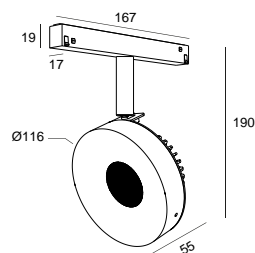

DESCRIPTION

DOTTEREL is one of the new products from Brilumen. With a differentiated design, this directional spotlight allows horizontal rotation of 355° and vertical rotation of 90°. DOTTEREL has a diameter of Ø116, it is made of aluminium and offers a textured finishing, just like the rest of the interior lighting range. DOTTEREL can be combined with KLEIN, MATISSE or RODIN downlights to create balanced atmospheres, thanks to the different luminous fluxes.

TECHNICAL DRAWING

ICONOGRAPHY

DOTTEREL 48V EVO
PRODUCT TABLE AND TECHNICAL SPECIFICATIONS - CRI→90

LENGTH	POWER	FINISHING	CONTROLTYPE	BEAM ANGLE	LED LUMENS	LUMINAIRE LM	COLOR TEMP.	CODE
55	17	TB, TW	CS, DL, NF	24, 36	2261	1922	2700K	112XX.24.927.FI
55	17	TB, TW	CS, DL, NF	24, 36	2261	1922	2700K	112XX.36.927.FI
55	17	TB, TW	CS, DL, NF	24, 36	2261	1922	2700K	5286XX.24.927.FI
55	17	TB, TW	CS, DL, NF	24, 36	2261	1922	2700K	5286XX.36.927.FI
55	17	TB, TW	CS, DL, NF	24, 36	2363	2009	3000K	112XX.24.930.FI
55	17	TB, TW	CS, DL, NF	24, 36	2363	2009	3000K	112XX.36.930.FI
55	17	TB, TW	CS, DL, NF	24, 36	2363	2009	3000K	5286XX.24.930.FI
55	17	TB, TW	CS, DL, NF	24, 36	2363	2009	3000K	5286XX.36.930.FI
55	17	TB, TW	CS, DL, NF	24, 36	2567	2182	4000K	112XX.24.940.FI
55	17	TB, TW	CS, DL, NF	24, 36	2567	2182	4000K	112XX.36.940.FI
55	17	TB, TW	CS, DL, NF	24, 36	2567	2182	4000K	5286XX.24.940.FI
55	17	TB, TW	CS, DL, NF	24, 36	2567	2182	4000K	5286XX.36.940.FI