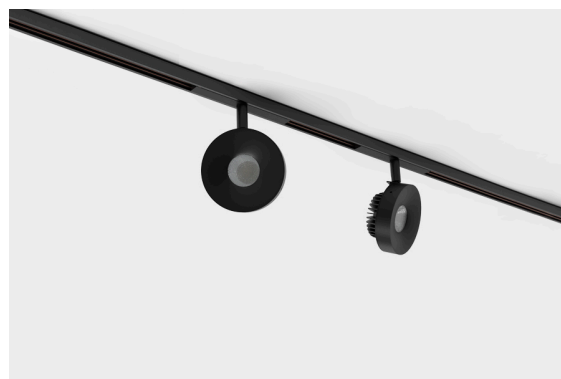

DESCRIPTION

DOTTEREL is one of the new products from Brilumen. With a differentiated design, this directional spotlight allows horizontal rotation of 355° and vertical rotation of 90°. DOTTEREL has a diameter of Ø116, it is made of aluminium and offers a textured finishing, just like the rest of the interior lighting range. DOTTEREL can be combined with KLEIN, MATISSE or RODIN downlights to create balanced atmospheres, thanks to the different luminous fluxes.

MOUNTING TYPE	CALHAS
LIGHT DISTRIBUTION	Direct
POWER SUPPLY	48V / TRACK
WARRANTY	5 Years
FINISHING	Textured Black, Textured White
CONTROL	CASAMBI, DALI, ON/OFF

LED FEATURES

LUMINOUS EFFICIENCY	UP TO 151 lm/W
CRI	CRI→90, CRI→97
LIFESPAN	50.000 Hours
STEPS MACADAM	3 Steps MacAdam
LUMEN MAINTENANCE	L90/B50
PHOTOBIOLOGICAL RISK	RG1

TECHNICAL DRAWING

ICONOGRAPHY

DOTTEREL 48V EVO
PRODUCT TABLE AND TECHNICAL SPECIFICATIONS - CRI→90

LENGTH	POWER	FINISHING	CONTROL TYPE	BEAM ANGLE	LED LUMENS	LUMINAIRE LM	COLOR TEMP.	CODE
55	17	TB, TW	CS, DL, NF	24, 36	2261	1922	2700K	112XX.24.927.FI
55	17	TB, TW	CS, DL, NF	24, 36	2261	1922	2700K	112XX.36.927.FI
55	17	TB, TW	CS, DL, NF	24, 36	2261	1922	2700K	5286XX.24.927.FI
55	17	TB, TW	CS, DL, NF	24, 36	2261	1922	2700K	5286XX.36.927.FI
55	17	TB, TW	CS, DL, NF	24, 36	2363	2009	3000K	112XX.24.930.FI
55	17	TB, TW	CS, DL, NF	24, 36	2363	2009	3000K	112XX.36.930.FI
55	17	TB, TW	CS, DL, NF	24, 36	2363	2009	3000K	5286XX.24.930.FI
55	17	TB, TW	CS, DL, NF	24, 36	2363	2009	3000K	5286XX.36.930.FI
55	17	TB, TW	CS, DL, NF	24, 36	2567	2182	4000K	112XX.24.940.FI
55	17	TB, TW	CS, DL, NF	24, 36	2567	2182	4000K	112XX.36.940.FI
55	17	TB, TW	CS, DL, NF	24, 36	2567	2182	4000K	5286XX.24.940.FI
55	17	TB, TW	CS, DL, NF	24, 36	2567	2182	4000K	5286XX.36.940.FI

SELECT YOUR PREFERRED
OPTION

CONTROL TYPE	XX	FINISHING	FI	BEAM ANGLE	BA
CASAMBI	CS	Textured Black	TB	24°	24
DALI	DL	Textured White	TW	36°	36
ON/OFF	NF				

DOTTEREL 48V EVO
PRODUCT TABLE AND TECHNICAL SPECIFICATIONS - CRI→97