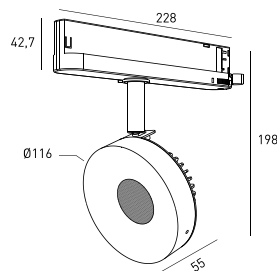

DESCRIPTION

DOTTEREL is one of the new products from Brilumen. With a differentiated design, this directional spotlight allows horizontal rotation of 355° and vertical rotation of 90°. DOTTEREL has a diameter of Ø116, it is made of aluminium and offers a textured finishing, just like the rest of the interior lighting range. DOTTEREL can be combined with KLEIN, MATISSE or RODIN downlights to create balanced atmospheres, thanks to the different luminous fluxes.

TECHNICAL DRAWING

ICONOGRAPHY

DOTTEREL UNIVERSAL 230V
PRODUCT TABLE AND TECHNICAL SPECIFICATIONS - CRI→90

LENGTH	POWER	FINISHING	CONTROLTYPE	BEAM ANGLE	LED LUMENS	LUMINAIRE LM	COLOR TEMP.	CODE
55	17	TB, TW	CS, DA, NF	24, 36	2261	1922	2700K	5284XX.24.927.FI
55	17	TB, TW	CS, DA, NF	24, 36	2261	1922	2700K	5284XX.36.927.FI
55	17	TB, TW	CS, DA, NF	24, 36	2363	2009	3000K	5284XX.24.930.FI
55	17	TB, TW	CS, DA, NF	24, 36	2363	2009	3000K	5284XX.36.930.FI
55	17	TB, TW	CS, DA, NF	24, 36	2567	2182	4000K	5284XX.24.940.FI
55	17	TB, TW	CS, DA, NF	24, 36	2567	2182	4000K	5284XX.36.940.FI

Recessed Track DALI
 DALI Rec. Track 1m BL UP1459317-1
 DALI Rec. Track 1m WH UP1459117-1
 DALI Rec. Track 2m BL UP1459317
 DALI Rec. Track 2m WH UP1459117