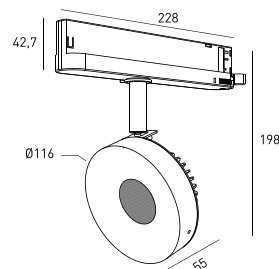

TECHNICAL DRAWING